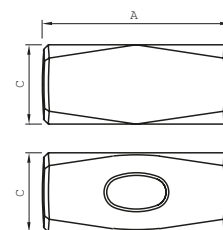

HAMMER BEVELLED EDGES - COMPOSITE Réf.: 0137120401

Caracteristics

Flat heads. Angles shot. High carbon steel head C45E. Forged head, with induction heat treatment of working surfaces (54 HRC). Working parts finely polished. Chamfers to avoid any risk of glare. Epoxy powder paint by electrostatic process, followed by baking. Right seam. Nerflex handle.

Product data

 g	A mm	C mm	G		Artikelnr.		EAN Code
1250	110	43	E	258	0137120401	1	3303800136823
1500	120	45	E	260	0137150401	1	3303800136908

NOVALIA SAS 2 rue de Bergognon 42500 LE CHAMBON F.
FRANCE - www.novalia.pro
PEDDINGHAUS Handwerkzeuge In der Graslake 35
58332 Schwelm DEUTSCHLAND - www.peddinghaus.de
NOVALIA SA Str. Narciselor nr.50 500251 - Braşov ROMÂNIA
www.mob-ius.ro
NOVALIA ESPAÑA Portuetxe 51, of.204 20018 San Sebastián