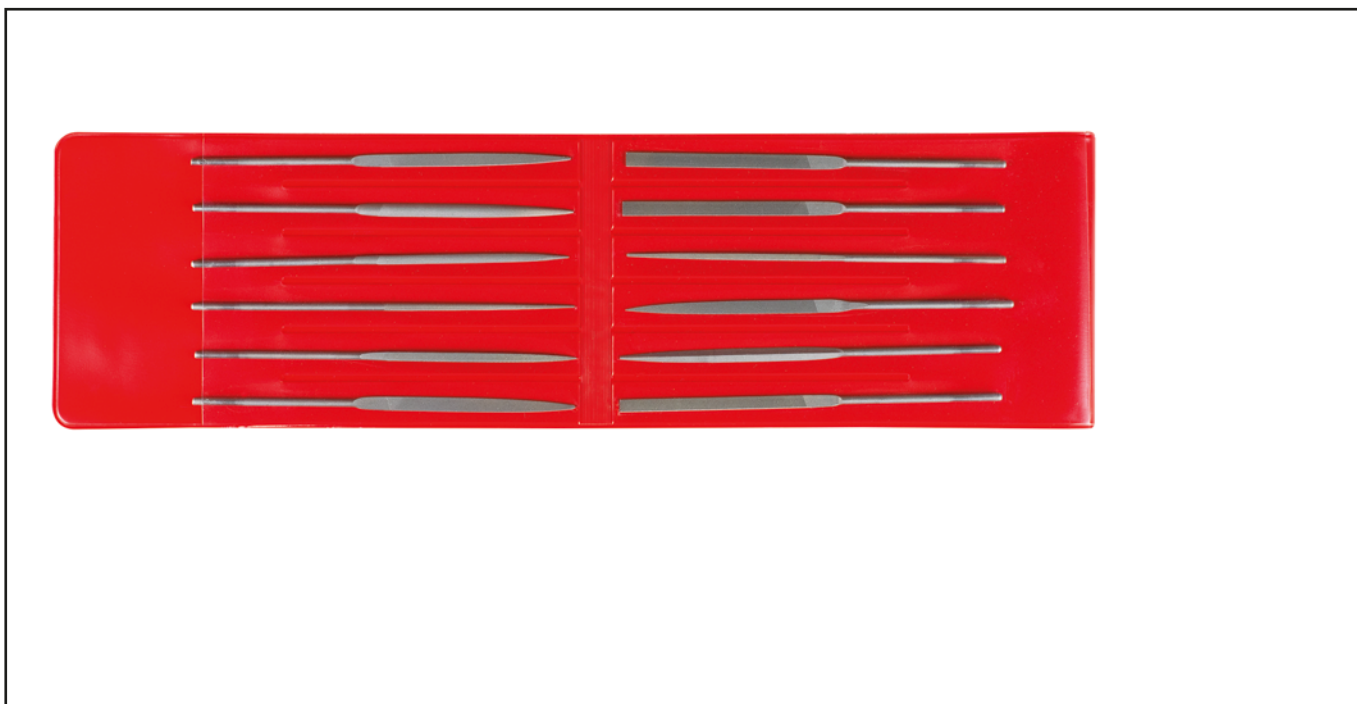

NEEDLE FILE SET - 12 PIECES - ON CARD Réf.: 0985142001

Characteristics

Round handle - plastic holder. Needle files are used to file steel, including stainless steel, but also aluminum, brass, plastics and even wood. Their small size is destined for fine and precise work. The needle files are characterized by their cylindrical handle. Sharp angles, pointed and cut ends. Chrome steel. Hardness 66 HRC. Shape of great precision.

Product data

L mm	 g	On card	Cut Type 0		
		G	Artikelnr.		EAN Code
140		E	0985142001	1	3303800985018
160		E	0985162001	1	3303800985032

NOVALIA SAS 2 rue de Bergognon 42500 LE CHAMBON F.
FRANCE - www.novalia.pro