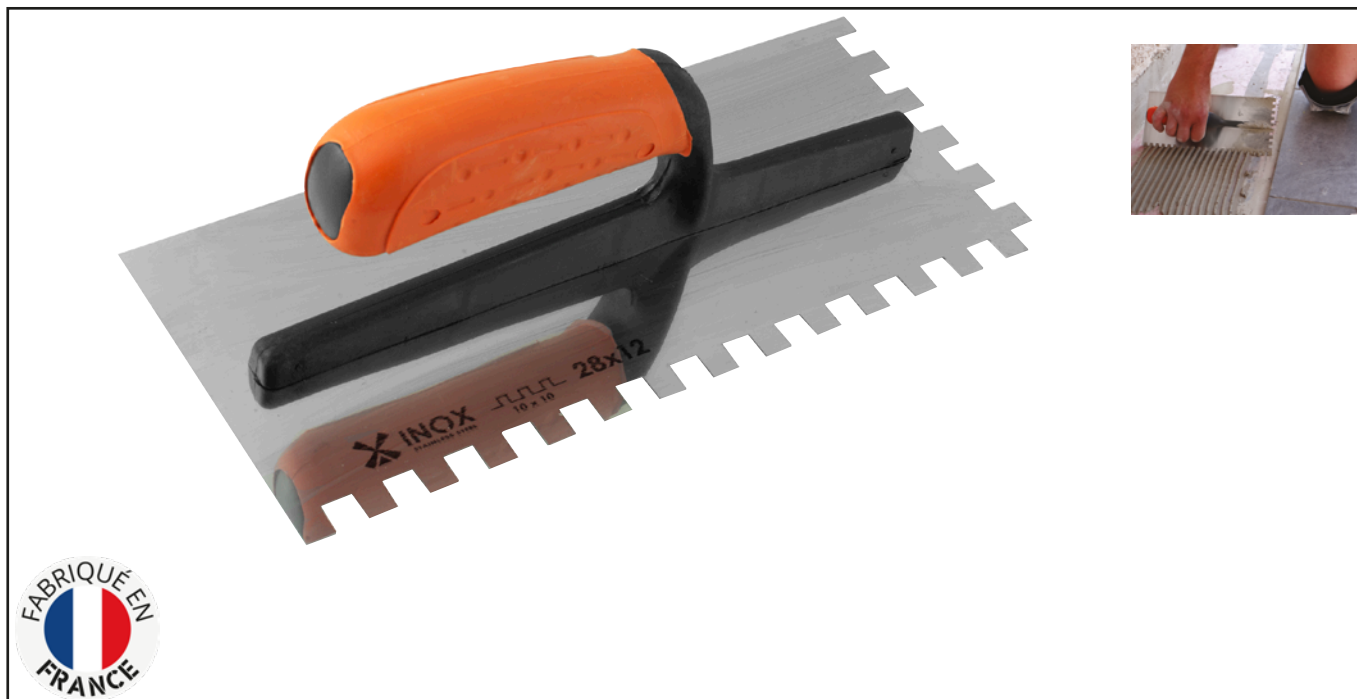

GLUE SPREADER - FIBERGLASS MOUNTING - SQUARE TEETH Réf.: 231601

Characteristics

- Stainless steel blade toothed on 2 sides
- Fiberglass frame adds flexibility and lightness
- 28x12 cm blade
- Blade thickness of 0.6 mm
- All toothed spreader are delivered with a case to protect the blade

Product data

Teeth mm	 g	G		
6 x 6 x 6	340			3479132316018
8 x 8 x 8	340			3479132316414
10 x 10 x 10	340			3479132316117
12 x 12 x 12	340			3479132316513
15 x 15 x 15	340			3479132316612

NOVALIA SAS 2 rue de Bergognon 42500 LE CHAMBON F.
FRANCE - www.novalia.pro