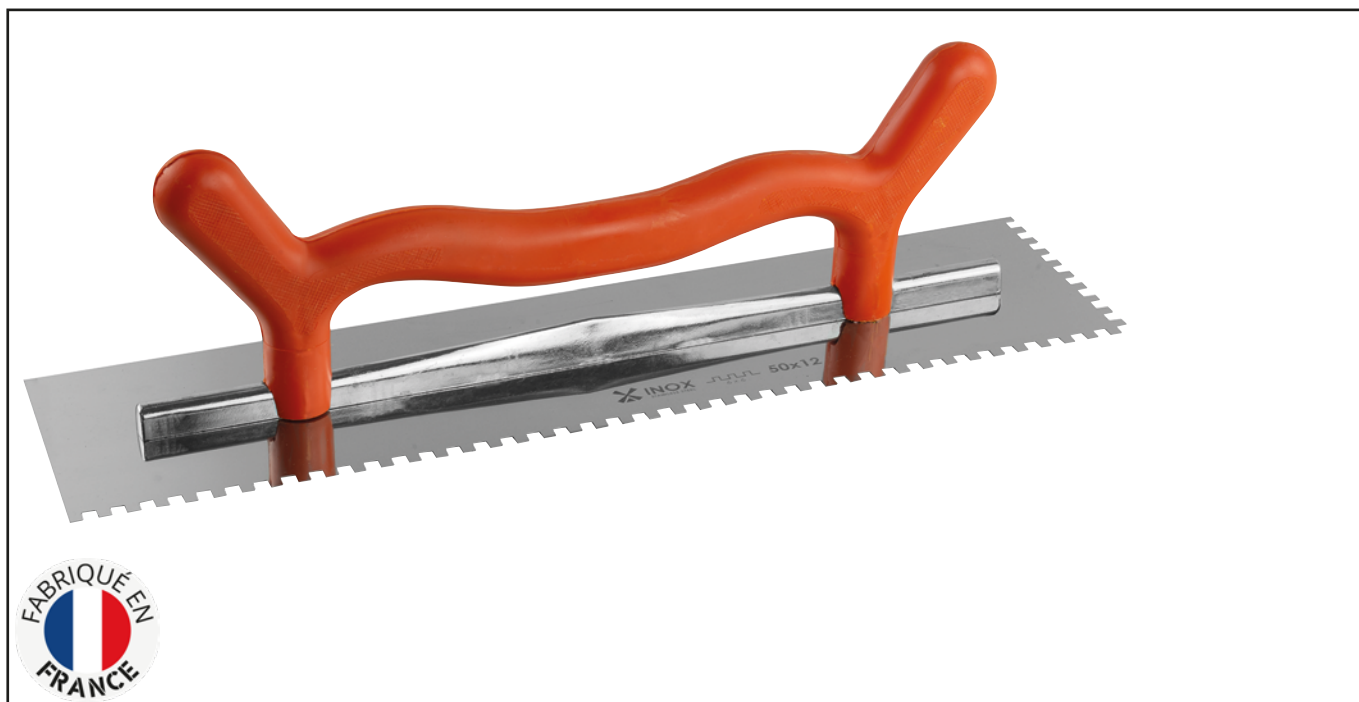

TWO-HANDED GLUE SPREADER - STAINLESS STEEL BLADE - SQUARE TEETH Réf.: 232401

Characteristics

MOST: ergonomic plastic handle for one- and two-handed work. Two-sided toothed stainless steel blade for very good glue distribution. Aluminum frame. **PRESENTATION:** all the trays come with a holster for pin suspension and blade protection.

Product data

Teeth mm	L x l cm	Blade thickness mm	 g	G	Artikelnr.		EAN Code
6 x 6 x 6	50 x 12	0,6	600		232401	3	3479132324013
8 x 8 x 8	50 x 12	0,6	600		232421	3	3479132324211
10 x 10 x 10	50 x 12	0,6	600		232431	3	3479132324310