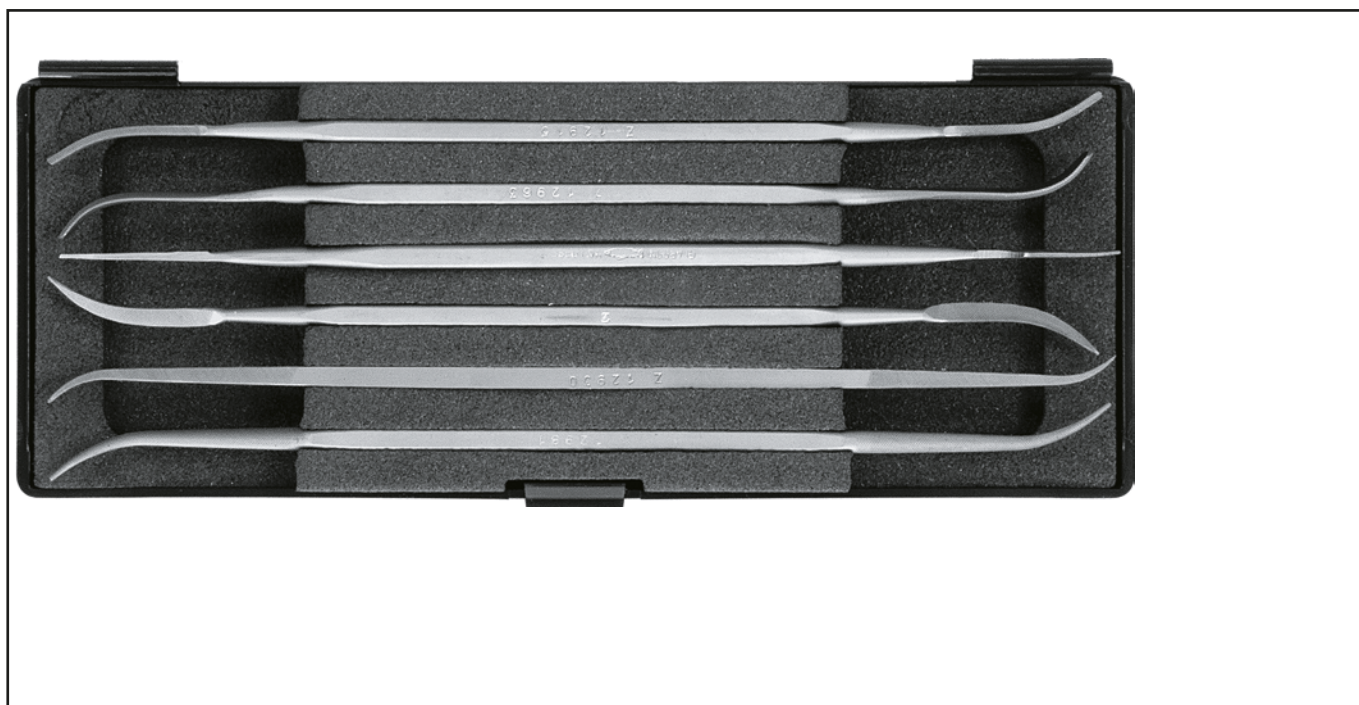

## SET OF 6 RIFFLERS OF 150 MM, IN BOX Réf.: 4121560010

### Characteristics

Composed of: LR12915 LR12930 LR12942 LR12952 LR12963 LR12981

- The Vallorbe riffler for difficult places to access. CHARACTERISTICS Made from chrome steel. Vallorbe blanks are of high precision. Hardness 66 HRC. Very high regularity of cut. Swiss made.

### Product data

L mm	Ref. Vallorbe	Artikelnr.	Cut 0		Cut 2		EAN Code
				EAN Code		EAN Code	
150	LR12156	4121560010	1	0613548075807	4121560210	1	0613548075814

**vallorbe**<sup>®</sup>  
SWISS

**NOVALIA SAS** 2 rue de Bergognon 42500 LE CHAMBON F.  
FRANCE - [www.novalia.pro](http://www.novalia.pro)