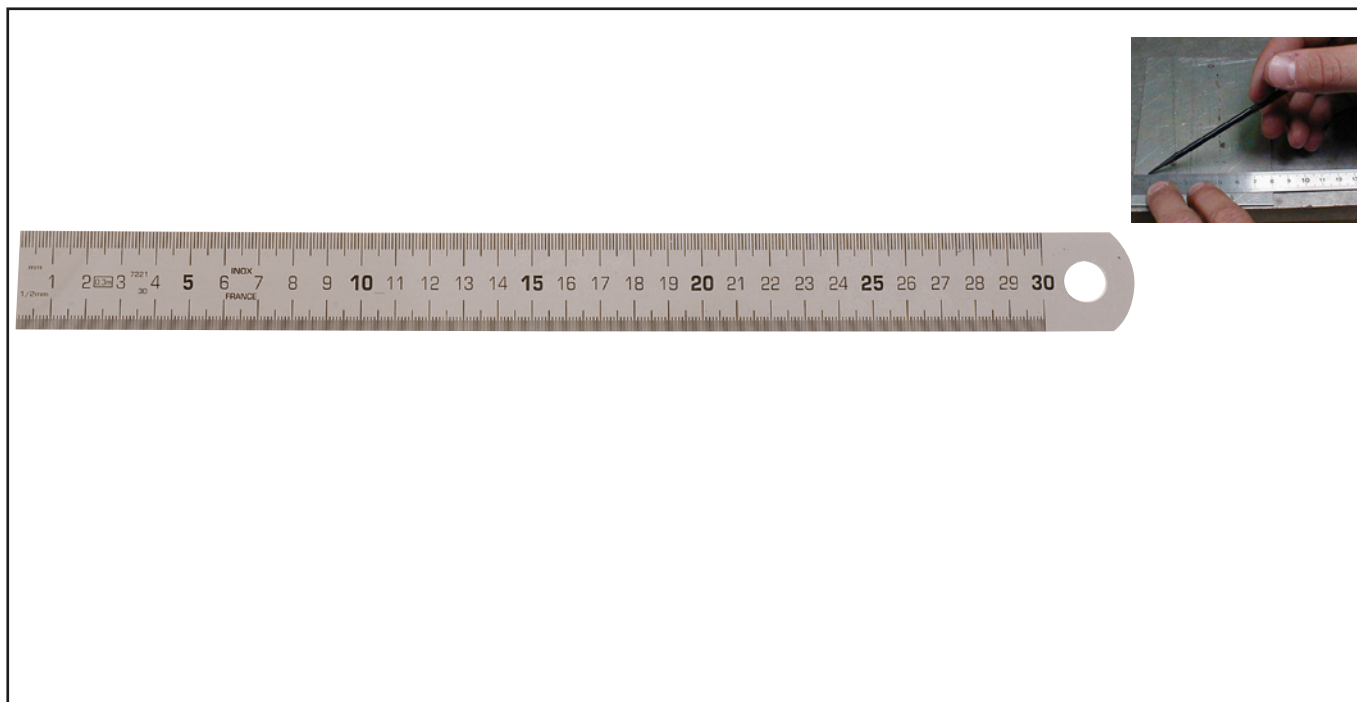

## WORKSHOP RULER - STAINLESS STEEL - SEMI-RIGID

Réf.: **628330001**

### Characteristics

300 mm - Graduated in mm - Stainless steel - Class II - High quality