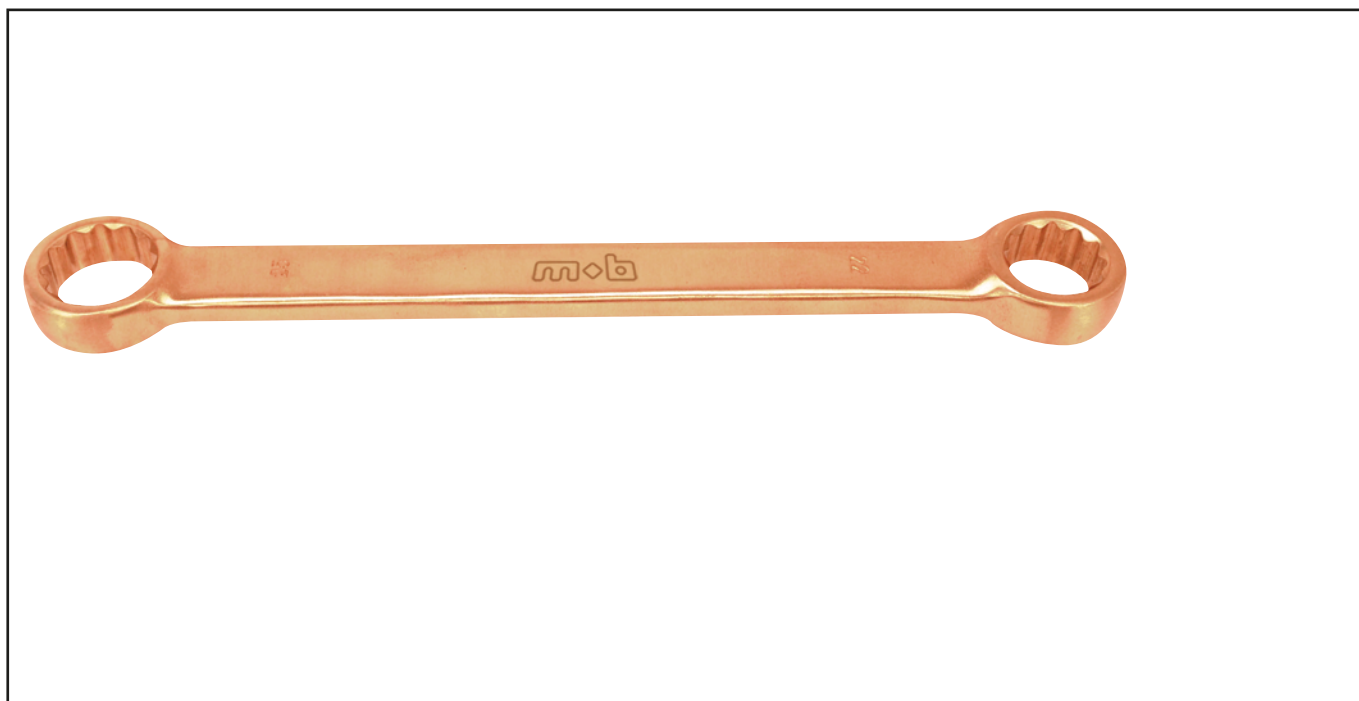

WRENCH, DOUBLE FLAT BOX (DIN837) Réf.: 9014070081

Characteristics

USE: Our range of non-sparking tools guarantees safety in a high explosive atmosphere (ATEX). In addition to its explosion-proof properties, the Cu-Be alloy is also anti-magnetic and highly corrosion resistant. **QUALITY:** The grade of the alloy is Cu-Be 25, whose resistance properties are greater than other grades of Cu-Be Alloy. The products' quality is thoroughly inspected to insure the non-sparking properties and a high corrosion resistance. Cu-Be Alloy is made by casting. Most of our tools are forged to increase the density of the alloy by 30%. That places the quality of our range among the best non-sparking tools on the market. **Technical information – Materials :** CU – copper: 97.5%. Ni+co: 0.2% - 1.2% **Hardness:** 280-365 Brinell Be- **Beryllium:** 1.9% +/- 0.1% - **Others:** contains less than 0.5% of other materials. **Tensile strength:** 1250 N/mm2. The products have anti explosion features in explosive atmosphere (ATEX) of any risk level (permanent, frequent or occasional use), to gas (ATEX Zone 0 to 2, Category 1 to 3) or/and to dust (ATEX TYPE from 20 to 22). **Standards :** EN 1127-1 5 (2008), EN 13463-1 (2007) and EN 13463-5 standards.

NOVALIA ESPAÑA Portuete 51, of.204 20018 San Sebastián

WRENCH,DOUBLE FLAT BOX(DIN837) Réf.: 9014070081

Dim mm	G	Artikelnr.		EAN Code
18*19		9014180081	1	3303801805728
19*21		9014190081	1	3303801810272
19*22		90141C0081	1	3303801801614
20*22		9014200081	1	3303801801621
21*23		9014210081	1	3303801805742
22*24		9014220081	1	3303801810296
24*27		9014240081	1	3303801805759
25*28		9014250081	1	3303801810302
27*30		9014270081	1	3303801805766
27*32		90142A0081	1	3303801810319
30*32		9014300081	1	3303801805773
30*36		90143A0081	1	3303801801638
36*41		9014360081	1	3303801805797