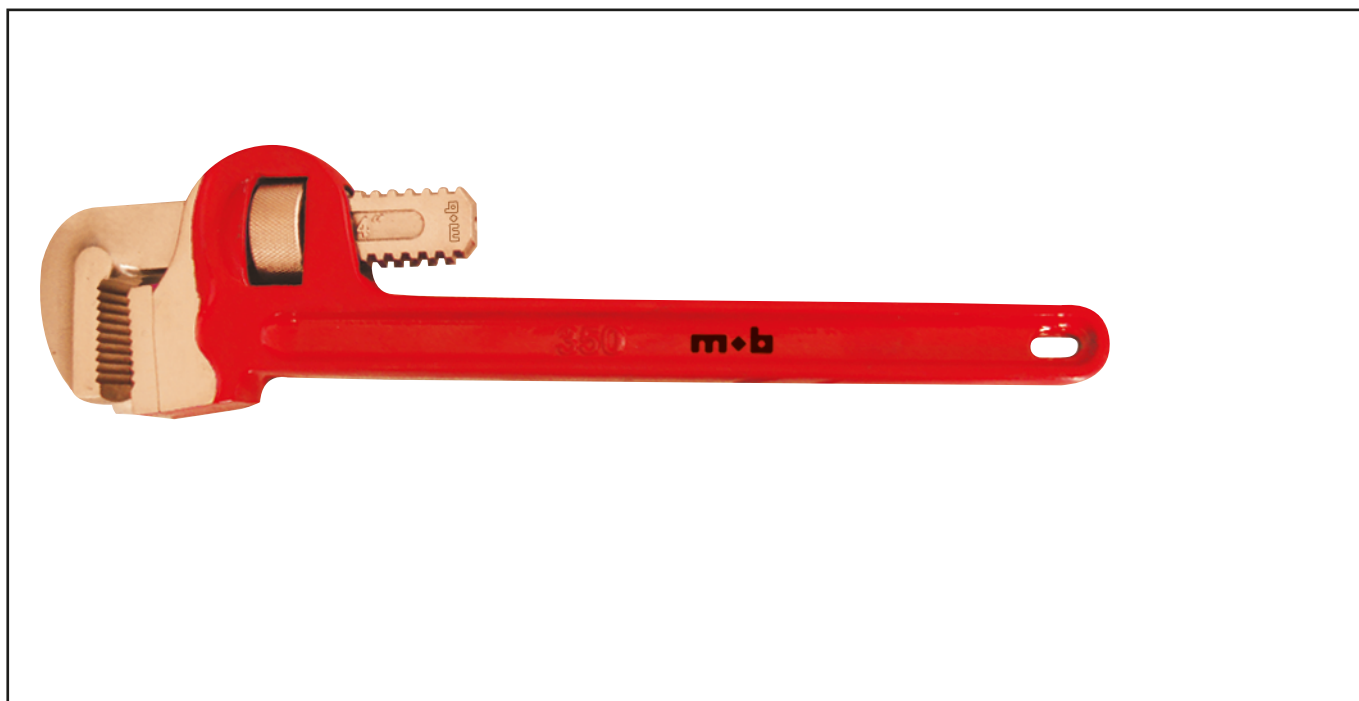

## PIPE WRENCH Réf.: 902120081

### Characteristics

**USE:** Our range of non-sparking tools guarantees safety in a high explosive atmosphere (ATEX). In addition to its explosion-proof properties, the Cu-Be alloy is also anti-magnetic and highly corrosion resistant. **QUALITY:** The grade of the alloy is Cu-Be 25, whose resistance properties are greater than other grades of Cu-Be Alloy. The products' quality is thoroughly inspected to insure the non-sparking properties and a high corrosion resistance. Cu-Be Alloy is made by casting. Most of our tools are forged to increase the density of the alloy by 30%. That places the quality of our range among the best non-sparking tools on the market. **Technical information – Materials :** CU – copper: 97.5%. Ni+co: 0.2% - 1.2% **Hardness:** 280-365 Brinell Be- **Beryllium:** 1.9% +/- 0.1% - **Others:** contains less than 0.5% of other materials. **Tensile strength:** 1250 N/mm<sup>2</sup>. The products have anti explosion features in explosive atmosphere (ATEX) of any risk level (permanent, frequent or occasional use), to gas (ATEX Zone 0 to 2, Category 1 to 3) or/and to dust (ATEX TYPE from 20 to 22). **Standards :** EN 1127-1 5 (2008), EN 13463-1 (2007) and EN 13463-5 standards.