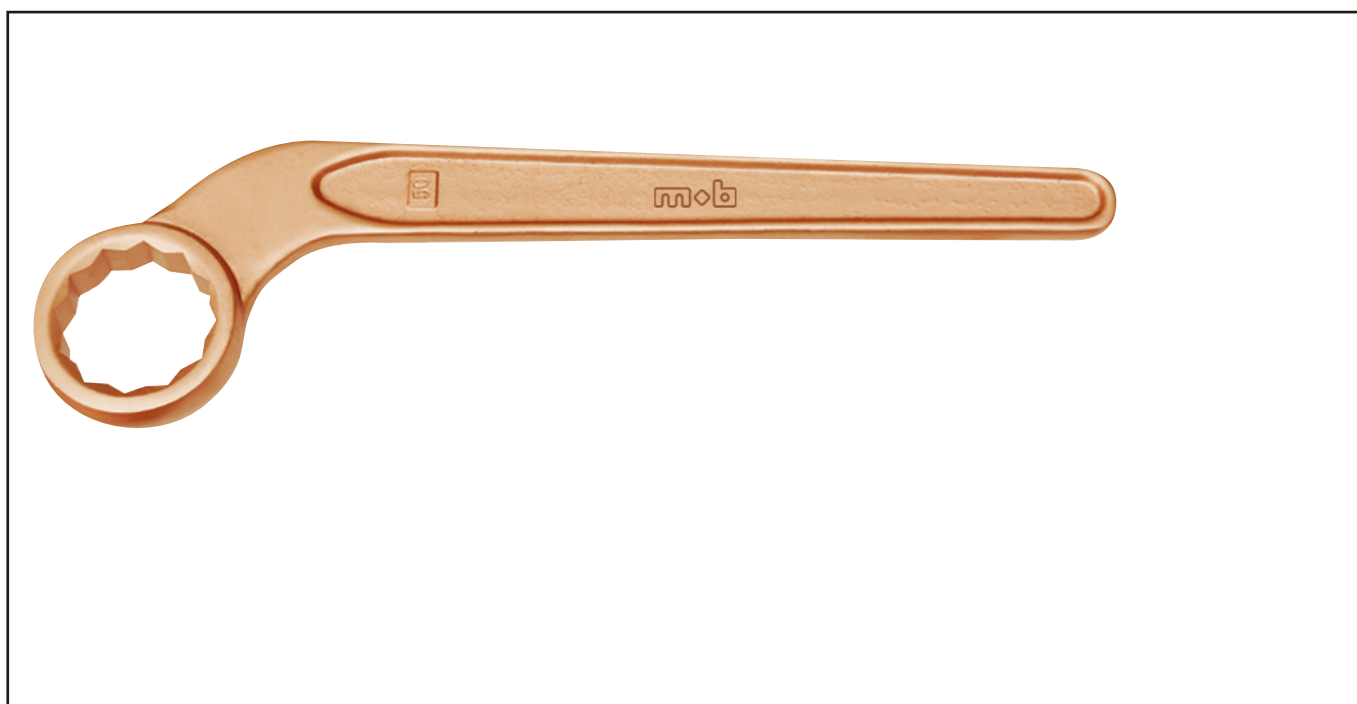

WRENCH, SINGLE BENT BOX (JIS), 45° Réf.: 9033100081

Caracteristics

USE: Our range of non-sparking tools guarantees safety in a high explosive atmosphere (ATEX). In addition to its explosion-proof properties, the Cu-Be alloy is also anti-magnetic and highly corrosion resistant. **QUALITY:** The grade of the alloy is Cu-Be 25, whose resistance properties are greater than other grades of Cu-Be Alloy. The products' quality is thoroughly inspected to insure the non-sparking properties and a high corrosion resistance. Cu-Be Alloy is made by casting. Most of our tools are forged to increase the density of the alloy by 30%. That places the quality of our range among the best non-sparking tools on the market. **Technical information – Materials :** CU – copper: 97.5%. Ni+co: 0.2% - 1.2% **Hardness:** 280-365 Brinell **Be- Beryllium:** 1.9% +/- 0.1% - **Others:** contains less than 0.5% of other materials. **Ten-sile strength:** 1250 N/mm2. The products have anti explosion features in explosive atmosphere (ATEX) of any risk level (permanent, frequent or occasional use), to gas (ATEX Zone 0 to 2, Category 1 to 3) or/and to dust (ATEX TYPE from 20 to 22). **Standards :** EN 1127-1 5 (2008), EN 13463-1 (2007) and EN 13463-5 standards.