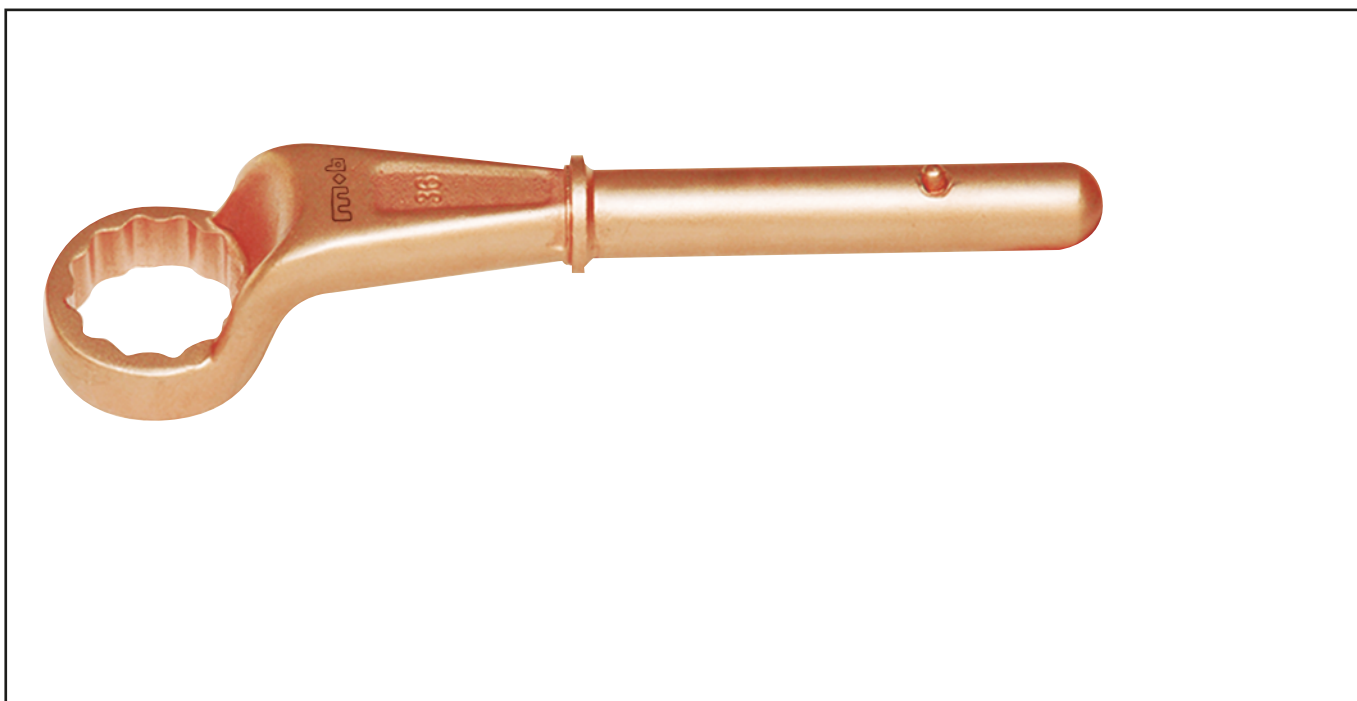

RING WRENCH -FOR EXTENSION Réf.: 9035240081

Caracteristics

USE: Our range of non-sparking tools guarantees safety in a high explosive atmosphere (ATEX). In addition to its explosion-proof properties, the Cu-Be alloy is also anti-magnetic and highly corrosion resistant. **QUALITY:** The grade of the alloy is Cu-Be 25, whose resistance properties are greater than other grades of Cu-Be Alloy. The products' quality is thoroughly inspected to insure the non-sparking properties and a high corrosion resistance. Cu-Be Alloy is made by casting. Most of our tools are forged to increase the density of the alloy by 30%. That places the quality of our range among the best non-sparking tools on the market. **Technical information – Materials :** CU – copper: 97.5%. Ni+co: 0.2% - 1.2% **Hardness:** 280-365 Brinell Be- **Beryllium:** 1.9% +/- 0.1% - **Others:** contains less than 0.5% of other materials. **Tensile strength:** 1250 N/mm². The products have anti explosion features in explosive atmosphere (ATEX) of any risk level (permanent, frequent or occasional use), to gas (ATEX Zone 0 to 2, Category 1 to 3) or/and to dust (ATEX TYPE from 20 to 22). **Standards :** EN 1127-1 5 (2008), EN 13463-1 (2007) and EN 13463-5 standards.

Product data

Dim mm	G	Artikelnr.		EAN Code
24		9035240081	1	3303801806725
27		9035270081	1	3303801806749
30		9035300081	1	3303801806756
32		9035320081	1	3303801802420
36		9035360081	1	3303801806763
41		9035410081	1	3303801802437
46		9035460081	1	3303801811187
50		9035500081	1	3303801802444
55		9035550081	1	3303801811194
60		9035600081	1	3303801806787

NOVALIA ESPAÑA Portuete 51, of.204 20018 San Sebastián

RING WRENCH -FOR EXTENSION Réf.: **9035240081**

Dim mm	G	Artikelnr.		EAN Code
65		9035650081	1	3303801802451
70		9035700081	1	3303801811217
75		9035750081	1	3303801806794
80		9035800081	1	3303801802468