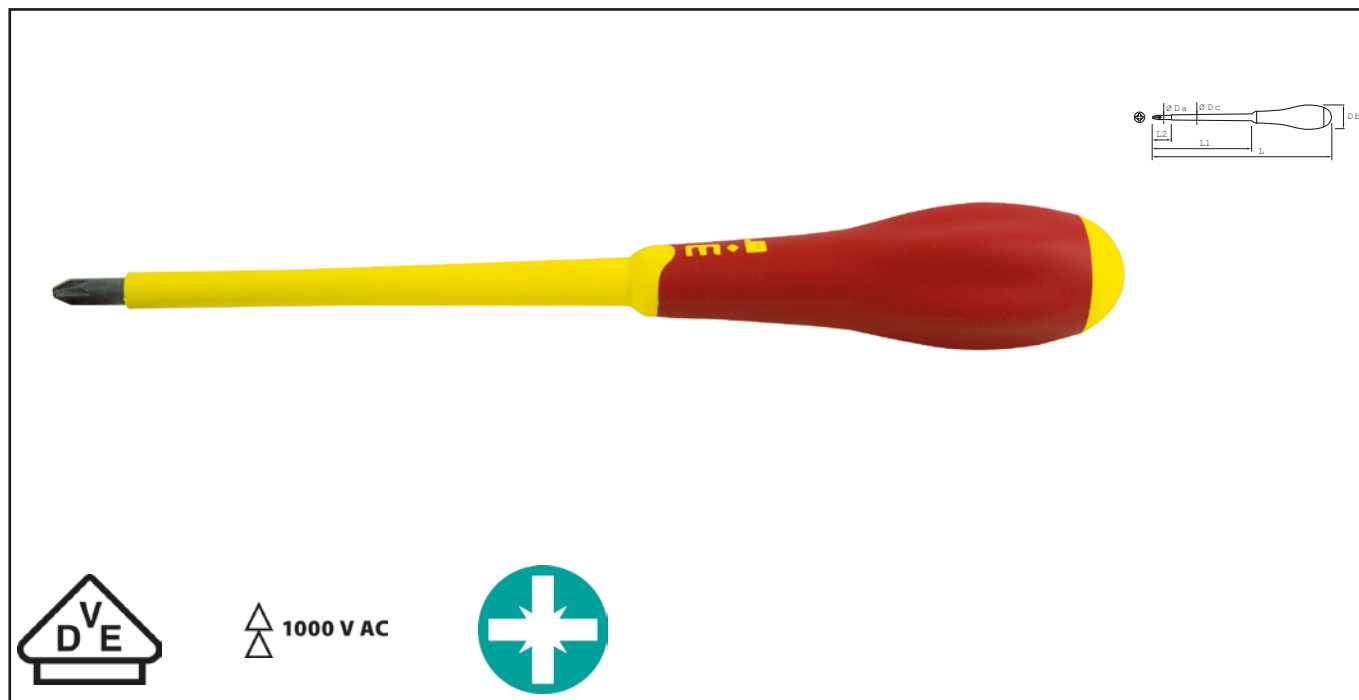

## SCREWDRIVERS - POZIDRIV Réf.: 9103520001

### Characteristics

**SAFETY AT WORK:** conformity with the European norm EN60900. Tools for jobs of 1000 V AC, 1500 V DC. Each screwdriver's insulation is tested unitarily at 10 000 V. THE VDE-GS control organisation certifies the products conformity with the norm as well as the manufacturing process. Each lot and sample is tested: voltage test, test of the stability of the insulation material on the tool, fire resistance. This quality is guaranteed by the screwdriver marking: 1000 V AC DVE GS. **PERFORMANCE:** the blade's high insulation is obtained by injection. The blade's steel is alloyed with chrome, vanadium and molybdenum; they are machined and hardened to get the precision and durability of the ends. The bi-material ergonomic handle allows to gain power without getting tired.