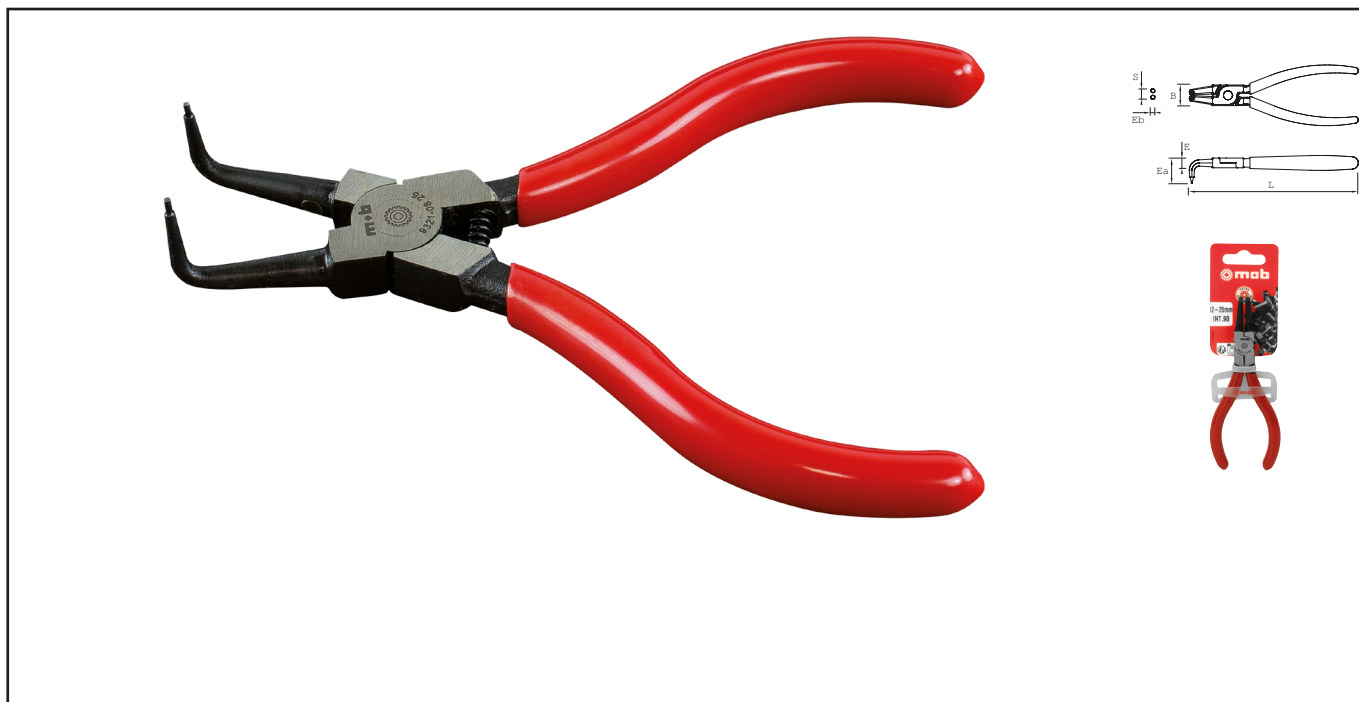

## CIRCLIP PLIERS, 90° JAWS FOR INTERNAL CLIPS Réf.: 9321080001

### Characteristics

**ERGONOMY:** The pliers' geometry is designed to set up circlips with just one hand. The release spring on external circlip pliers makes the handling of circlips easier. The pliers are chrome plated and the arms are sheathed for a better grip. **NOSE PERFORMANCES:** when handling, the outwards or inwards inclination of the noses avoids the circlips to slide. To increase their resistance, the noses are hardened by induction. The noses' diameters are designed with precision to fit the standardised holes of the circlips.