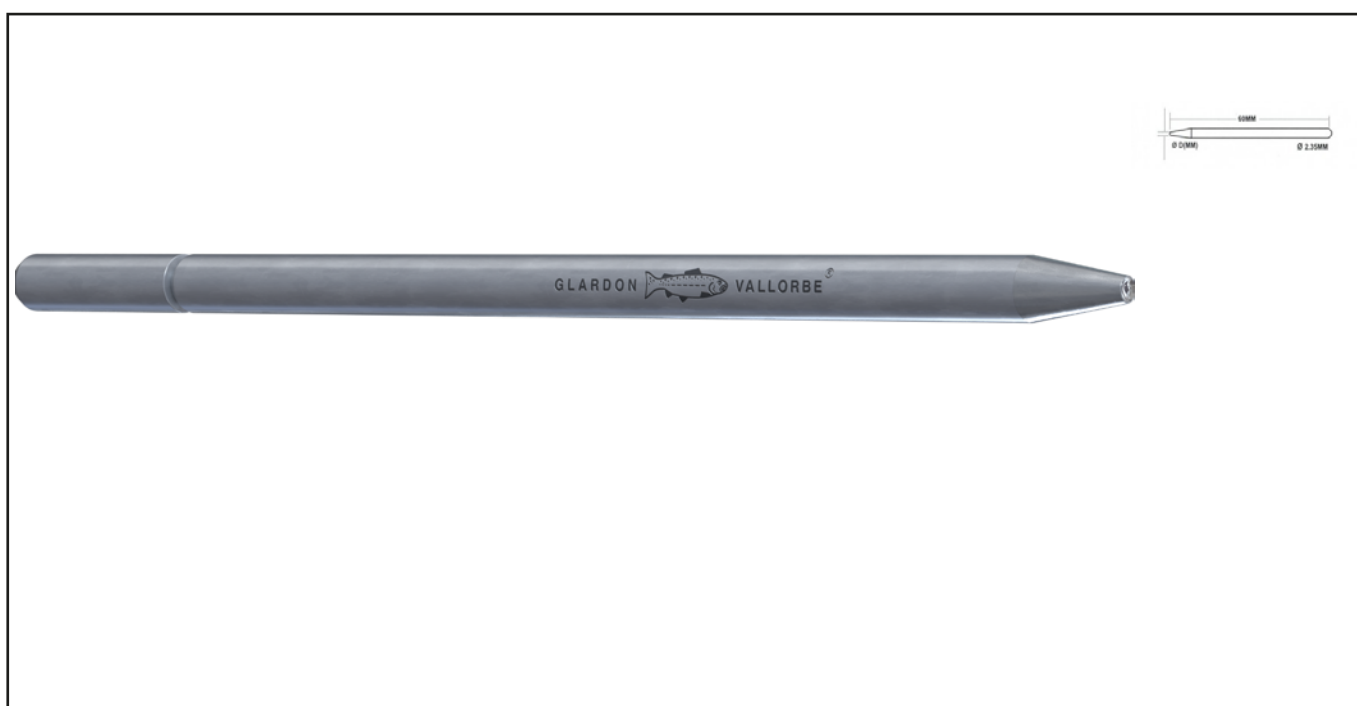

## BOX OF 100 CONICAL BEADING TOOLS Réf.: BGLA306000

### Characteristics

- **APPLICATION** Beading tools are a must for crimpers. Vallorbe has developed this tool with excellence in mind. It is a complement to the Glardon® gravers. **QUALITY** Vallorbe has extensive experience and technical know-how in the field of jewellery tools and offers a remarkable Swiss made gemstone, entirely manufactured at its production site. High quality steel with a unique hardness (64-66 HRC). High wear resistance and long service life. A large choice of sizes: from 0 to 22. This product offers unique advantages such as: Perfect finishing of the beads thanks to a shiny and polished cap. **SPHERICAL** shape ideal for all types of crimping. The Glardon® Brand, quality guaranteed. Glardon® beading tools have been designed to satisfy the most demanding users. Their round cap allows the user to obtain a perfectly round and shiny pearl. This tool has an even and fine edge with a soft radius allowing to work as close as possible to the stones, without the risk of crushing the metal between the stones and the pearls. The polishing process guarantees clean, burr-free edges.