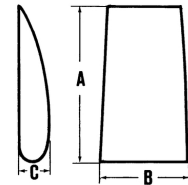

## PINCH WEDGE DOLLY Réf.: 0304000601

### Characteristics

Size : 35 x 11.5 cm - Weight : 0.32 kg

#### ADVANTAGES OF THE PRODUCT

Product highlights :

- 2 in 1 tool For window boxes, borders, flower beds and shubberies :
- 1 side rake for raking and gathering plant waste
- 1 side hoe for hoeing and cutting weeds
- Sharp tough hoe blade (2.5mm) : effective and hard wearing
- Tublar socket sleeve handle fitting : Tool may be gripped over whole length to give greater force or precision according to needs
- Hook for hanging up tool : Linear fitting by pin
- 100% PEFC 100% varnished wooden handle