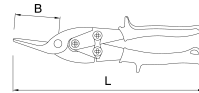

CURVED AVIATION SNIPS, RIGHT CUTTING Réf.: 0524240001

Characteristics

Powerful short cutting shears - right or left round cutting, small curves (twist) - serrated cutting edges - color code: red for the left and green for the right.