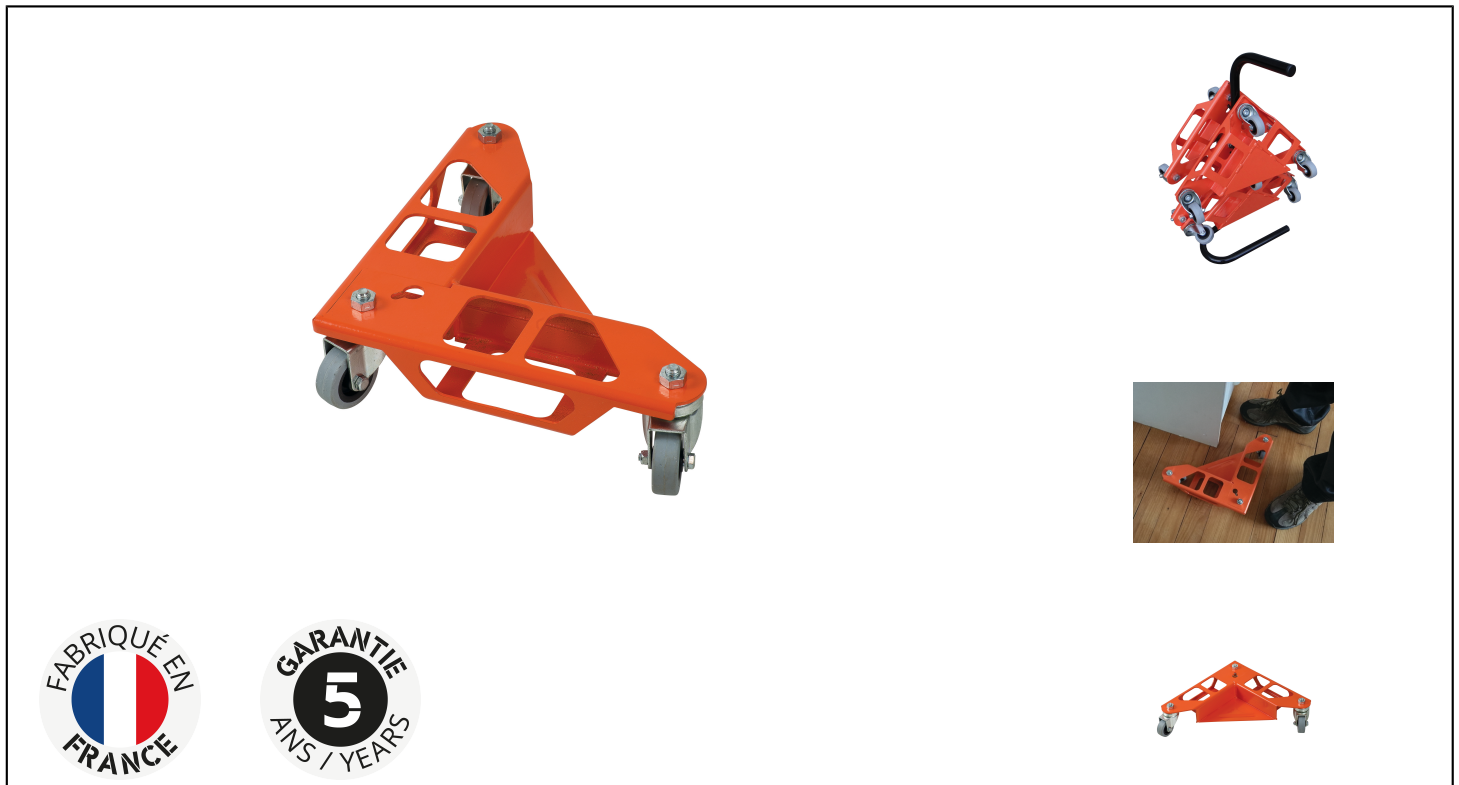

SET OF 4 ROLLING CORNERS Réf.: 114210

Caracteristics

Allows you to effortlessly move any type of load, without tipping
 Makes full furniture mobile during a construction site for example
 Each corner is equipped with 3 swivel wheels
 Resistance to 480 kg for the game of 4
 Mechanically welded design for a long lifespan
 Dimensions of a corner: 285 x 380 x 90 mm

Sold with a support with handle to transport the 4 corners easily with one hand

Product data

L mm	Dim d'1 coin mm	Charge maximum kg / Max. load kg	 kg	Garantie (nb d'année) / G	Ref.		Code EAN
x 4	285 x 380 x 90	480	9,3	5	114210	1	3479131142106