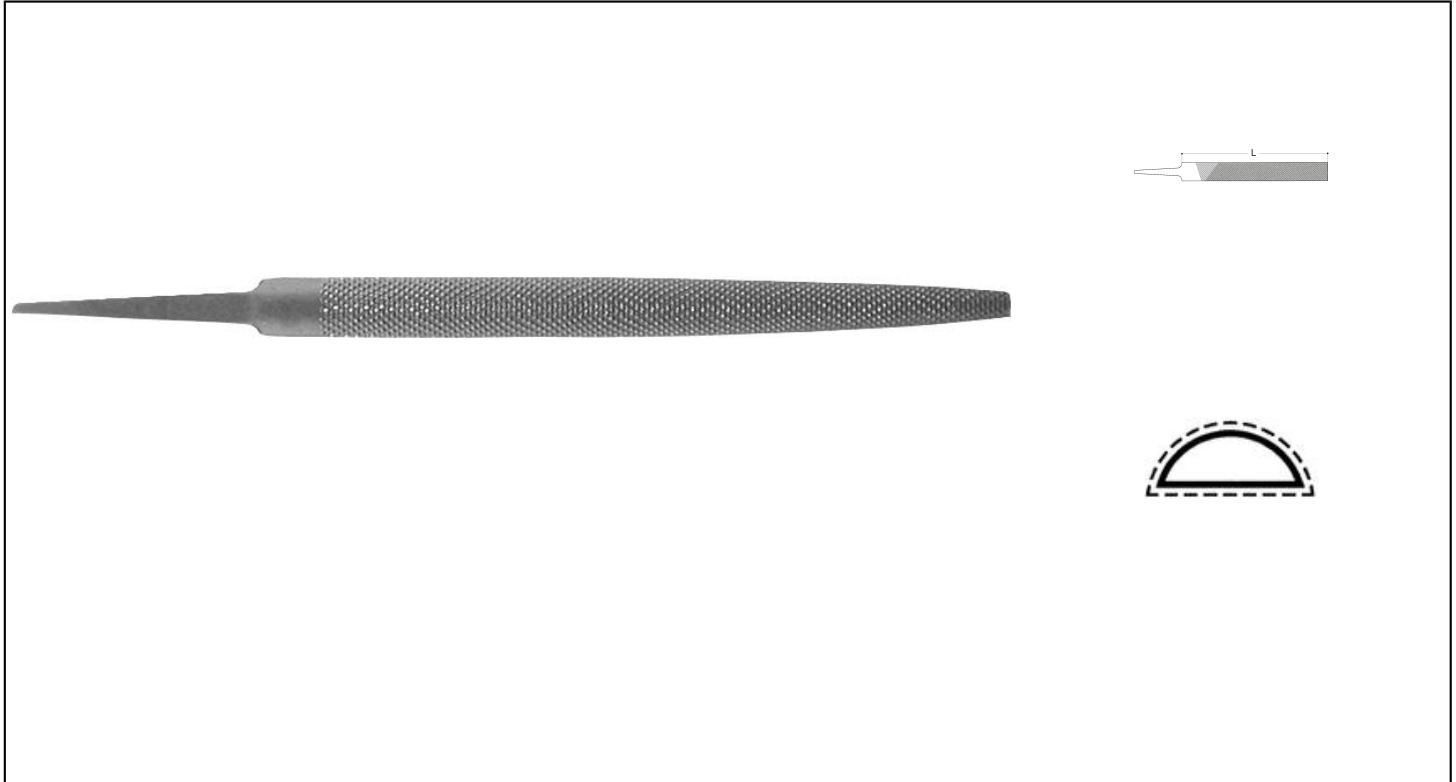

## HALFROUND SLIM Réf.: 1553150510

### Characteristics

- The rasps enable the work of wood or plastic. SIZE Vallorbe fine rasps have an exclusive pitting, specially designed for quality finishing work. The size is not linear, it forms recognizable waves, for a more efficient removal of material. The teeth attack the wood with a slight offset, so there is no risk of creating furrows. QUALITY Vallorbe has put its quality and know-how at the service of the woodworking sector: the same rigour in dimensional precision, steel hardening and, above all, in the regularity of pruning. Because every tooth counts, for flawless work. Tempered forged steel. Exceptional pitting quality. Long service life. Swiss Made.

### Product data

			Taille 5 / Cut 5		
L mm	Dim mm	Ref. Vallorbe - L pouces / Vallorbe Ref. - L inches	Ref.		Code EAN
150	12,3 x 4,7	RA1553-6	1553150510	12	8125304

**vallorbe**<sup>®</sup>  
SWISS

**NOVALIA SAS** 2 rue de Bergognon 42500 LE CHAMBON F.  
FRANCE - [www.novalia.pro](http://www.novalia.pro)  
**PEDDINGHAUS** Handwerkzeuge In der Graslake 35  
58332 Schwelm DEUTSCHLAND - [www.peddinghaus.de](http://www.peddinghaus.de)  
**NOVALIA SA** Str. Narciselor nr.50 500251 - Braşov ROMÂNIA  
[www.mob-ius.ro](http://www.mob-ius.ro)  
**NOVALIA ESPAÑA** Portuete 51, of.204 20018 San Sebastián