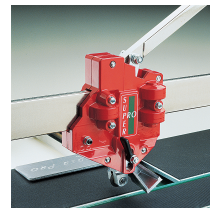

SUPER PRO 750 TILE CUTTER Réf.: 155540

Characteristics

Professional quality tile cutters

- For straight and diagonal cuts
- Cutting length up to 75 cm
- 9 ball bearings for excellent cutting precision
- With side square for direct reading in straight and diagonal cuts.
- Very robust
- Easy to use

Product data

Longueur de coupe cm / Length of cut cm	Coupe diagonale cm / Diagonal cut cm	Épaisseur de coupe mm / Cut thickness mm	Ø molette mm / Cutting wheel Ø mm	kg	Garantie (nb d'année) / G	Ref.		Code EAN
75	52 x 52	5 - 19	22 x 6,1 x 4,7	19		155540	1	3479131555401