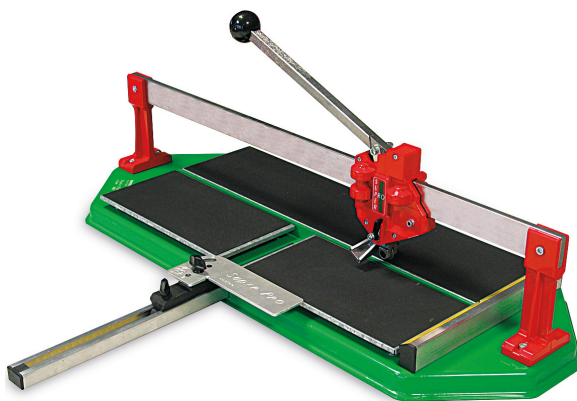

SUPER PRO 750 TILE CUTTER Réf.: 155540

Characteristics

Professional quality tile cutters

- For straight and diagonal cuts
- Cutting length up to 75 cm
- 9 ball bearings for excellent cutting precision
- With side square for direct reading in straight and diagonal cuts.
- Very robust
- Easy to use

Product data

Longueur de coupe cm / Length of cut cm	Coupe diagonale cm / Diagonal cut cm	Épaisseur de coupe mm / Cut thickness mm	Ø molette mm / Cutting wheel Ø mm	kg	Garantie (nb d'année) / G	Ref.		Code EAN
75	52 x 52	5 - 19	22 x 6,1 x 4,7	19		155540	1	3479131555401