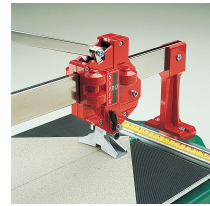

SUPER PRO 750 TILE CUTTER Réf.: 155540

Characteristics

Professional quality tile cutters

- For straight and diagonal cuts
- Cutting length up to 75 cm
- 9 ball bearings for excellent cutting precision
- With side square for direct reading in straight and diagonal cuts.
- Very robust
- Easy to use

Product data

Longueur de coupe cm / Length of cut cm	Coupe diagonale cm / Diagonal cut cm	Épaisseur de coupe mm / Cut thickness mm	Ø molette mm / Cutting wheel Ø mm	kg	Garantie (nb d'année) / G	Ref.		Code EAN
75	52 x 52	5 - 19	22 x 6,1 x 4,7	19		155540	1	3479131555401