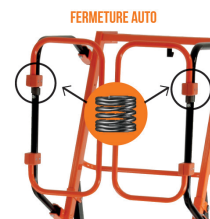

Characteristics

A secured stepladder

SPRING-LOADED GUARDRAILS

- Automatic closing for greater safety

INNOVATION: EASY MOVEMENT

- The wheels are spring-loaded, simply push the platform with your foot to move it, no need to lift it

- The rounded wheels also make it easier to move around

SAFETY FIRST

WIDE PLATFORM

- Platform measuring 50 x 45 cm which allows you to work comfortably

- Non-slip coating for even more safety

RIGID GUARDRAIL

- Guardrail with secure gate, rigid compared to a strap or chain

GRATED STEPS

- Deep and extra-wide: 450 x 130 mm

- Resistant: cast in aluminum

- Non-slip and easy to clean

- Safety ensured when going up and down

PERFECT STABILITY

- Enveloping non-slip pads

- Flare on the rise side to reinforce stability

PRACTICAL & HANDY

TOOLS TRAY

- Metal tool tray integrated into the uprights, with space for screws, screwdrivers, hammers, pliers, screwdrivers, etc. and a slot to accommodate a plastering knife up to 20 cm

- Metal hook to hang a bucket of coat or paint

CONVENIENT TRANSPORTATION

- Integrated, balanced and retractable carrying handle which allows the folded platform to be easily carried

OPTIMIZED ACCESSIBILITY

WHEELS INSIDE

- Allows you to work against a wall, as close as possible to your job

ADAPTED TO OBSTACLES

- Raised rear tube, in the event of an obstacle (toilet, etc.) except on the 50 cm model

SMALL FOOTPRINT

- Reduced width to limit bulk

NOVALIA SAS 2 rue de Bergognon 42500 LE CHAMBON F.
FRANCE - www.novalia.pro

PEDDINGHAUS Handwerkzeuge In der Graslake 35
58332 Schwelm DEUTSCHLAND - www.peddinghaus.de

NOVALIA SA Str. Narciselor nr.50 500251 - Braşov ROMÂNIA
www.mob-ius.ro

NOVALIA ESPAÑA Portuete 51, of.204 20018 San Sebastián