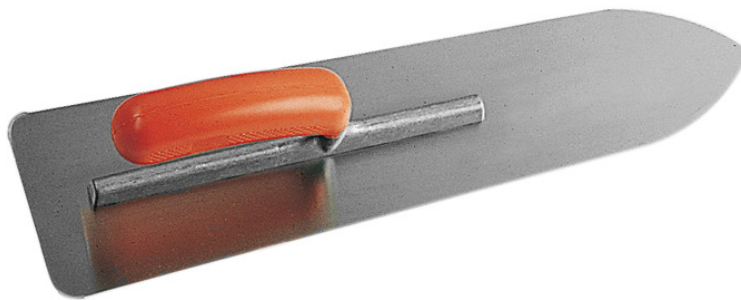

FLOOR SPREADER - STAINLESS STEEL BLADE - PLASTIC HANDLE Réf.: **233241**

Characteristics

USE: One-hand spreader for smoothing screeds. Also called Flemish spreader. FEATURES: Rounded heel angle. Lightness thanks to the frame in aluminum profile. Ergonomics thanks to the molded "banana" plastic handle. Pointed toe. Tempered stainless steel blade thickness: 1 mm. PRESENTATION: Protective case for the blade and suspension on a pin.