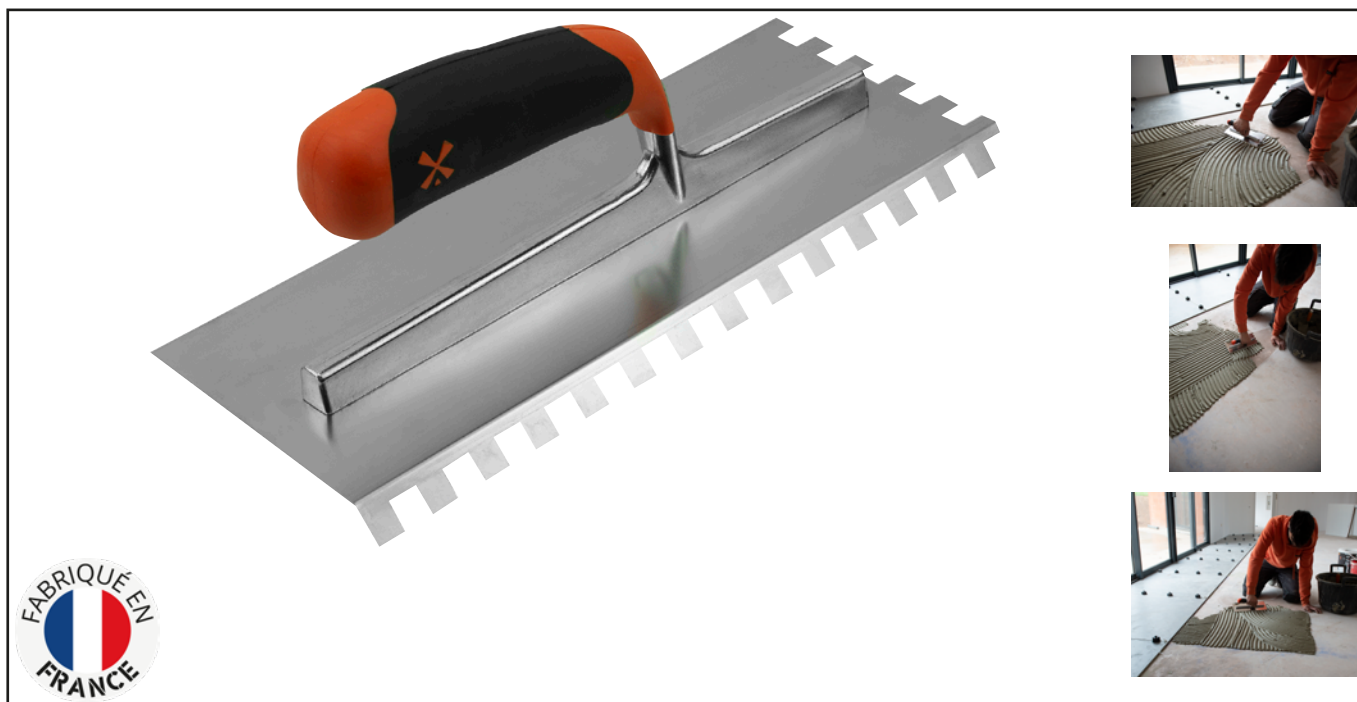

## GLUE SPEADER - WOODEN HANDLE - SQUARE TEETH - 45° BLADE Réf.: 236661

### Characteristics

28 x 12cm. Toothed stainless steel blade on both sides, thickness 0.6 mm. Square teeth 10 x 10 x 10 mm. Working comfort: ergonomic bi-material «SOFT» touch handle. All serrated glue trowels are delivered with a yellow case for suspension on a pin and for protection of the serrated blade.

### Product data

Teeth mm	L x l cm	Blade thickness mm	 g	G	Artikelnr.		EAN Code
10 x 10 x 10	28 x 12	0,6			236661		3479132366617

**NOVALIA SAS** 2 rue de Bergognon 42500 LE CHAMBON F. FRANCE - [www.novalia.pro](http://www.novalia.pro)