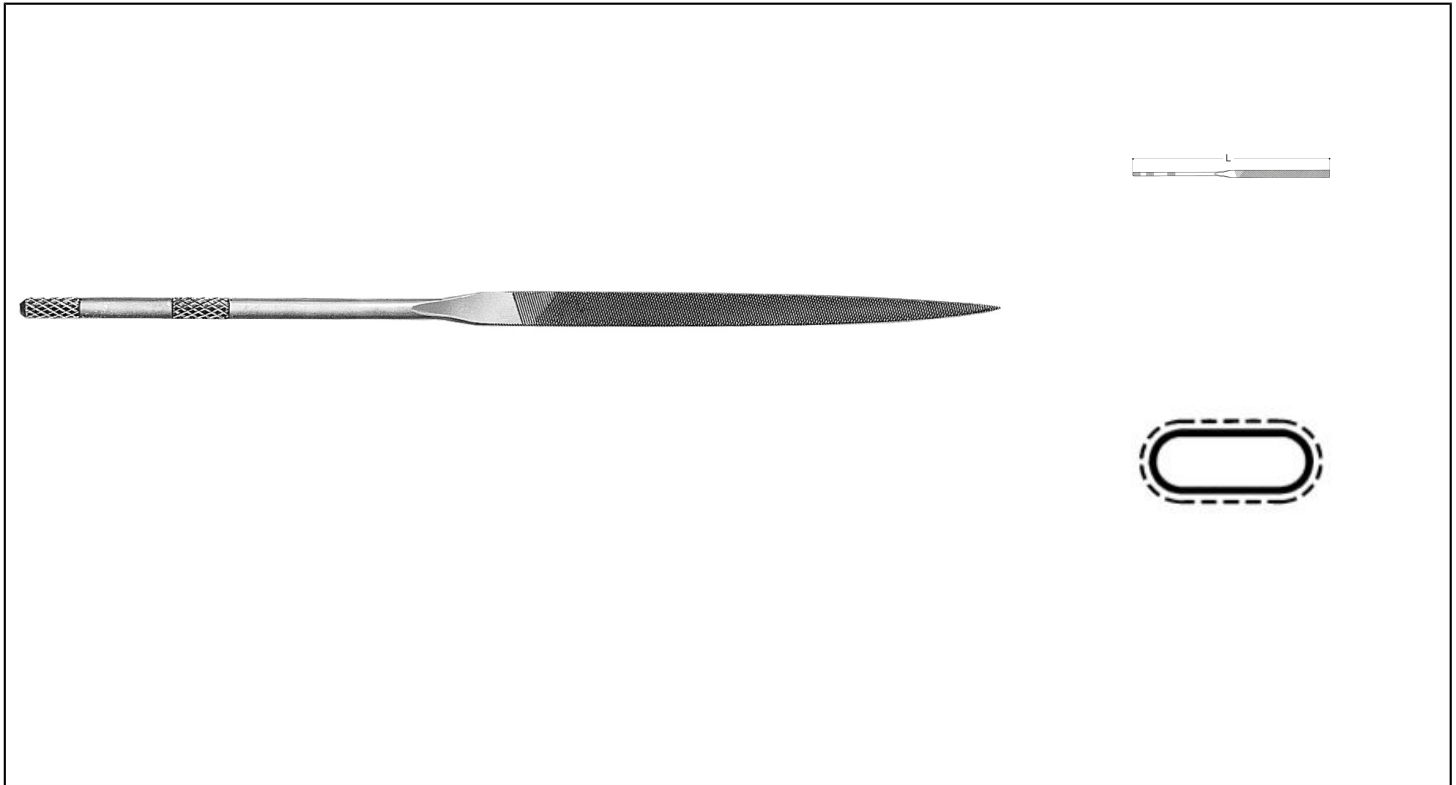

### Characteristics

Internationally recognized Vallorbe quality. Needle files are used to file steel, including stainless steel, but also aluminium, brass, plastics and even wood. Their small size makes them ideal for fine and precise work. Needle files are characterized by their cylindrical handle. Sharp angles, pointed and cut ends. Made from chrome steel. Hardness 66 HRC. High-precision blanks. Very high regularity of size. Swiss made.

### Product data

|           |                      | Taille 0 / Cut 0 |    |            |            |    | Taille 1 / Cut 1 |            |    |            |     | Taille Cut |
|-----------|----------------------|------------------|----|------------|------------|----|------------------|------------|----|------------|-----|------------|
| Dim mm    | Ref. Vallorbe - L mm | Ref.             |    | Code EAN   | Ref.       |    | Code EAN         | Ref.       |    | Code EAN   |     |            |
| 4,8 x 1,2 | LA2415-140           | 2415140010       | 12 | 0613548049 | 2415140110 | 12 | 0613548049       | 2415140210 | 12 | 0613548049 | 327 |            |
| 5,4 x 1,3 | LA2415-160           | 2415160010       | 12 | 0613548049 | 2415160110 | 12 | 0613548049       | 2415160210 | 12 | 0613548049 | 389 |            |
| 5.9 x 1.4 | LA2415-180           | 2415180010       | 12 | 0613548049 |            |    |                  | 2415180210 | 12 | 0613548049 | 457 |            |