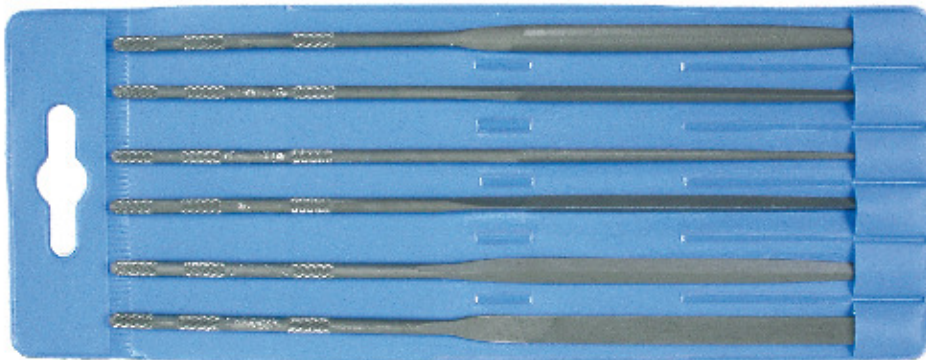

## SET OF 6 NEEDLE FILES, IN POUCH Réf.: 2442140010

### Characteristics

Composed of: LA2401 LA2402 LA2407 LA2408 LA2410 LA2411.

Internationally recognized Vallorbe quality. Needle files are used to file steel, including stainless steel, but also aluminium, brass, plastics and even wood. Their small size makes them ideal for fine and precise work. Needle files are characterized by their cylindrical handle. Sharp angles, pointed and cut ends. Made from chrome steel. Hardness 66 HRC. High-precision blanks. Very high regularity of size. Swiss made.

### Product data

Lmm	Ref. Vallorbe	Taille 0 / Cut 0				Taille 2 / Cut 2				Taille Cut
		Ref.		Code EAN	Ref.		Code EAN	Ref.		
140	LA2442	2442140010	1	061354805C244214021C	1	061354805C				
160	LA2443	2443160010	1	061354805C244316021C	1	061354805C244316041C	1	0613548345306		
180	LA2444	2444180010	1	061354805C244418021C	1	061354805C				
200	LA2445	2445200010	1	061354805C244520021C	1	061354805C				

## SET OF 6 NEEDLE FILES, IN POUCH Réf.: 2442140010

Components	
LA2401	
LA2402	
LA2407	

Components	
LA2408	
LA2410	
LA2411	

**vallorbe**<sup>®</sup>  
SWISS

**NOVALIA SAS** 2 rue de Bergognon 42500 LE CHAMBON F.  
FRANCE - [www.novalia.pro](http://www.novalia.pro)  
**PEDDINGHAUS** Handwerkzeuge In der Graslake 35  
58332 Schwelm DEUTSCHLAND - [www.peddinghaus.de](http://www.peddinghaus.de)  
**NOVALIA SA** Str. Narciselor nr.50 500251 - Braşov ROMÂNIA  
[www.mob-ius.ro](http://www.mob-ius.ro)  
**NOVALIA ESPAÑA** Portuete 51, of.204 20018 San Sebastián