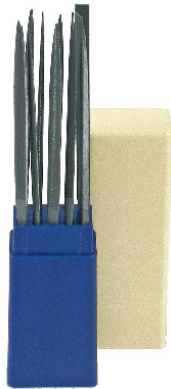

SET OF 12 NEEDLE FILES, IN PLASTIC BOX Réf.: 2493160210

Characteristics

Composed of: LA2401 LA2402 LA2403 LA2405 LA2406 LA2407 LA2408 LA2409 LA2410 LA2411 LA2415 LA2416. Internationally recognized Vallorbe quality. Needle files are used to file steel, including stainless steel, but also aluminium, brass, plastics and even wood. Their small size makes them ideal for fine and precise work. Needle files are characterized by their cylindrical handle. Sharp angles, pointed and cut ends. Made from chrome steel. Hardness 66 HRC. High-precision blanks. Very high regularity of size. Swiss made.

Product data

		Taille 0 / Cut 0					Taille 2 / Cut 2					Taille Cut
L mm	Ref. Vallorbe	Ref.		Code EAN	Ref.		Code EAN	Ref.		Code EAN		
140	LA2492	249214001C	1	061354805C249214021C		1	061354805C249214041C		1	0613548050446		
160	LA2493	249316001C	1	061354805C249316021C		1	061354805C249316041C		1	0613548050484		

SET OF 12 NEEDLE FILES, IN PLASTIC BOX Réf.: 2493160210

Components	
LA2401	
LA2402	
LA2403	
LA2405	
LA2406	
LA2407	

Components	
LA2408	
LA2409	
LA2410	
LA2411	
LA2415	
LA2416	

vallorbe[®]
SWISS

NOVALIA SAS 2 rue de Bergognon 42500 LE CHAMBON F.
FRANCE - www.novalia.pro
PEDDINGHAUS Handwerkzeuge In der Graslake 35
58332 Schwelm DEUTSCHLAND - www.peddinghaus.de
NOVALIA SA Str. Narciselor nr.50 500251 - Braşov ROMÂNIA
www.mob-ius.ro
NOVALIA ESPAÑA Portuete 51, of.204 20018 San Sebastián