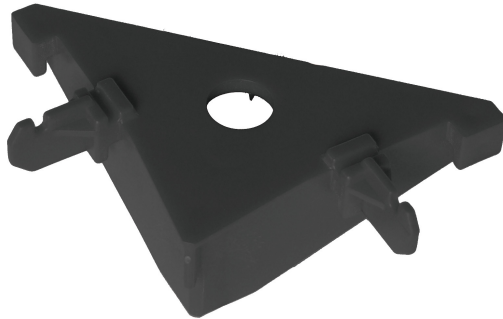

BUILDING CORNERS Réf.: 309670

Characteristics

For building your brick and breeze-block walls at 90° angles.

QUICK AND PRACTICAL

- Allows you to align bricks and breezeblocks simply, quickly and conveniently.

WITH CHART

- Supplied with a 60 m cord.

- The plumbness can be adjusted using the two attachment points on the building corner.

USE

Ø 50 mm lead is recommended.

Product data

L mm	Ref.		Code EAN
x 4	309670	1	3479133096704