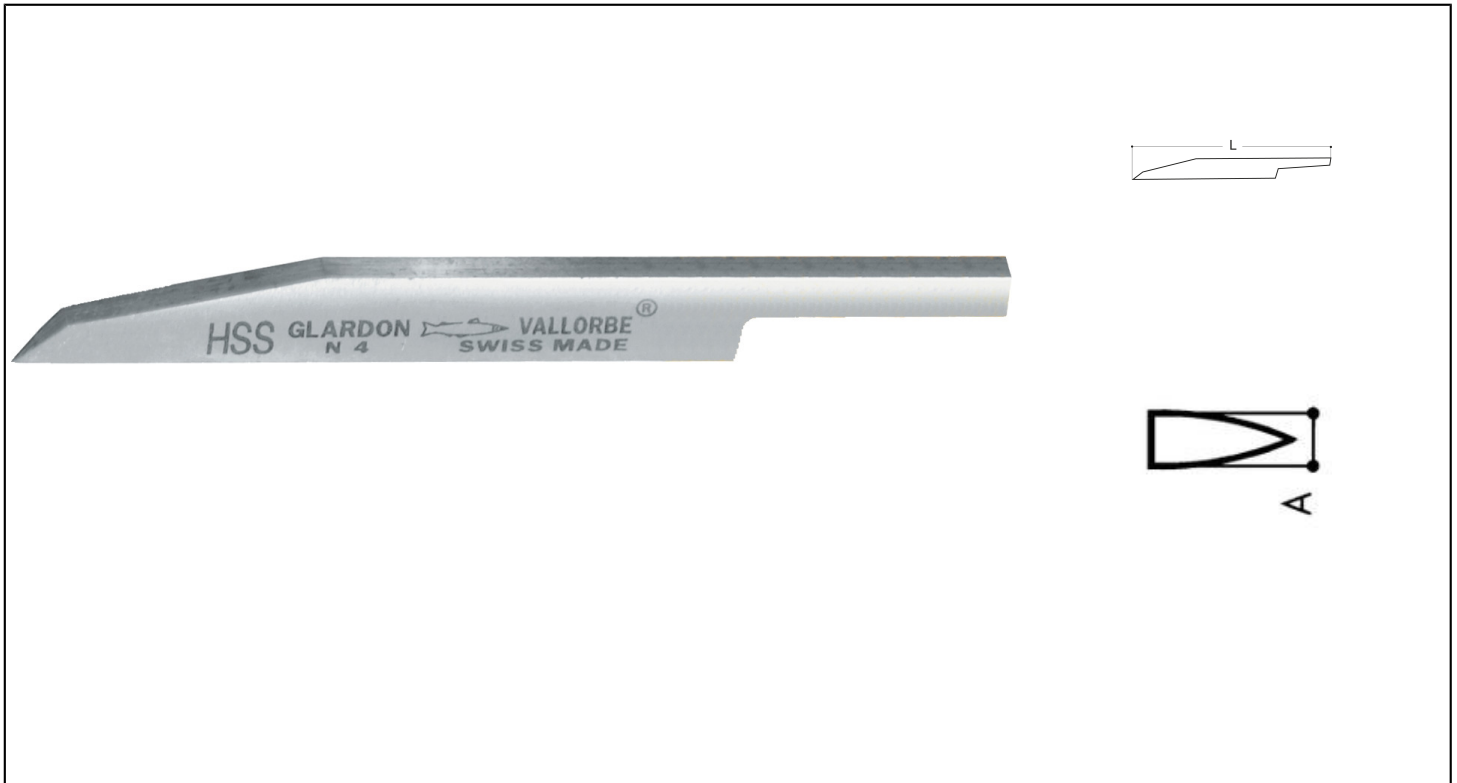

ONGLETTE MACHINE Réf.: 3403502210

Characteristics

- Gravers are chisels for watchmakers, to transform, lift, engrave, set, embellish the most beautiful works of jewellery. A careful heat treatment guarantees a good quality of execution of the graver. Extremely fine polishing. Swiss made. Steel quality: WS tool steel or HSS high-speed steel

Product data

| | | | HSS | | |
|------|------|--|------------|---|---------------|
| A mm | L mm | Ref. Vallorbe - N° / Ref. Vallorbe- Nr. | Ref. |  | Code EAN |
| 1,16 | 55 | LOM0403-5/0 | 3403502210 | 5 | 0613548255131 |
| 1,24 | 55 | LOM0403-4/0 | 3403402210 | 5 | 0613548255117 |
| 1,35 | 55 | LOM0403-3/0 | 3403302210 | 5 | 0613548255094 |
| 1,45 | 55 | LOM0403-2/0 | 3403202210 | 5 | 0613548255070 |
| 1,58 | 55 | LOM0403-0 | 3403002210 | 5 | 0613548255056 |
| 1,78 | 55 | LOM0403-1 | 3403012210 | 5 | 0613548250594 |
| 1,94 | 55 | LOM0403-2 | 3403022210 | 5 | 0613548255063 |
| 2,16 | 55 | LOM0403-3 | 3403032210 | 5 | 0613548255087 |
| 2,54 | 55 | LOM0403-4 | 3403042210 | 5 | 0613548255100 |