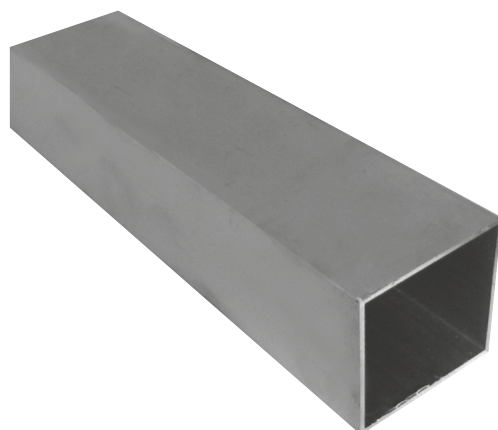

## SQUARE ALUMINIUM RULER 50 X 50 MM Réf.: 353250

### Characteristics

Suitable for all ceiling heights  
Without tip