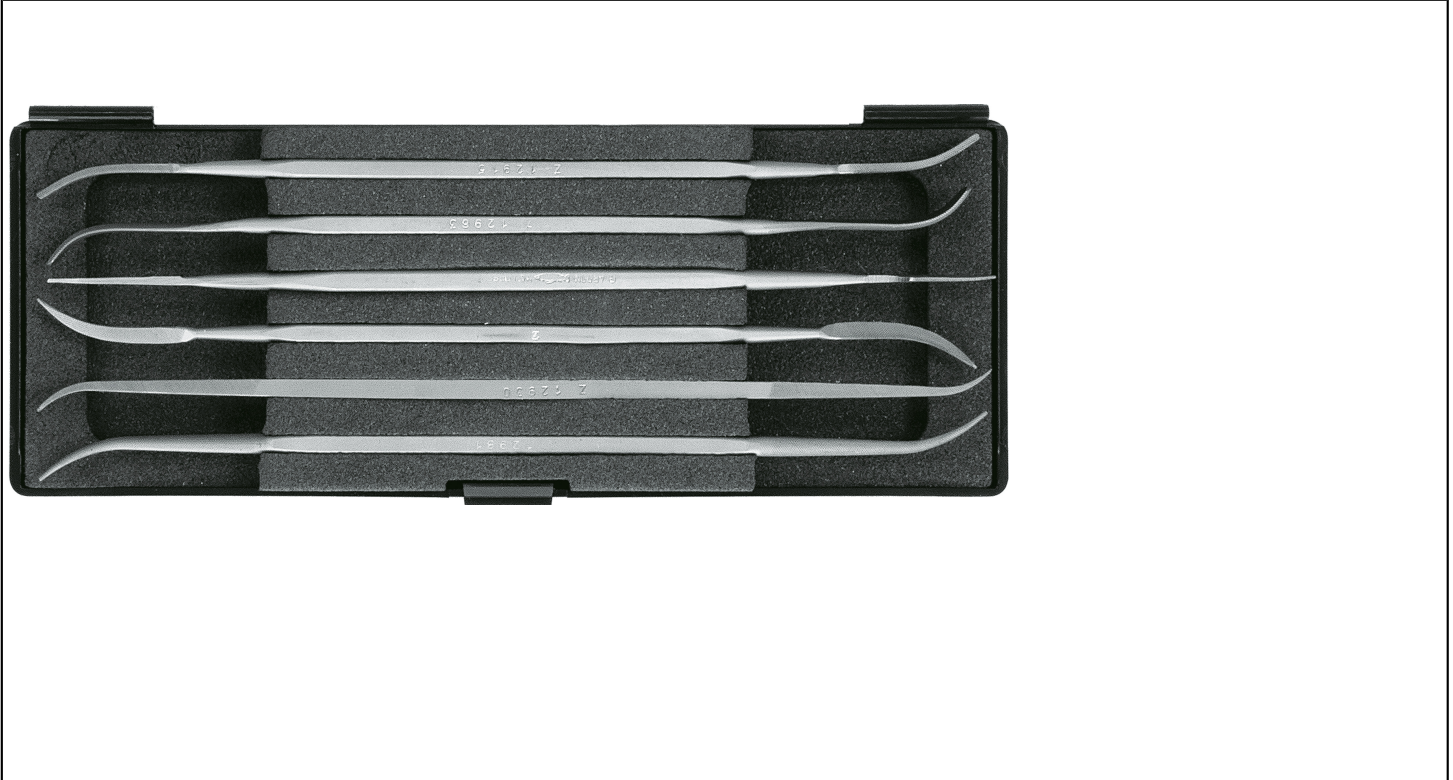

SET OF 6 RIFFLERS OF 150 MM, IN BOX Réf.: 4121560010

Characteristics

Composed of: LR12915 LR12930 LR12942 LR12952 LR12963 LR12981

- The Vallorbe riffler for difficult places to access. CHARACTERISTICS Made from chrome steel. Vallorbe blanks are of high precision. Hardness 66 HRC. Very high regularity of cut. Swiss made.

Product data

		Taille 0 / Cut 0				Taille 2 / Cut 2	
L mm	Ref. Vallorbe	Ref.		Code EAN	Ref.		Code EAN
150	LR12156	4121560010	1	0613548075807	4121560210	1	0613548075814

Composition

vallorbe[®]
SWISS

NOVALIA SAS 2 rue de Bergognon 42500 LE CHAMBON F.
FRANCE - www.novalia.pro
PEDDINGHAUS Handwerkzeuge In der Graslake 35
58332 Schwelm DEUTSCHLAND - www.peddinghaus.de
NOVALIA SA Str. Narciselor nr.50 500251 - Braşov ROMÂNIA
www.mob-ius.ro
NOVALIA ESPAÑA Portuetxe 51, of.204 20018 San Sebastián