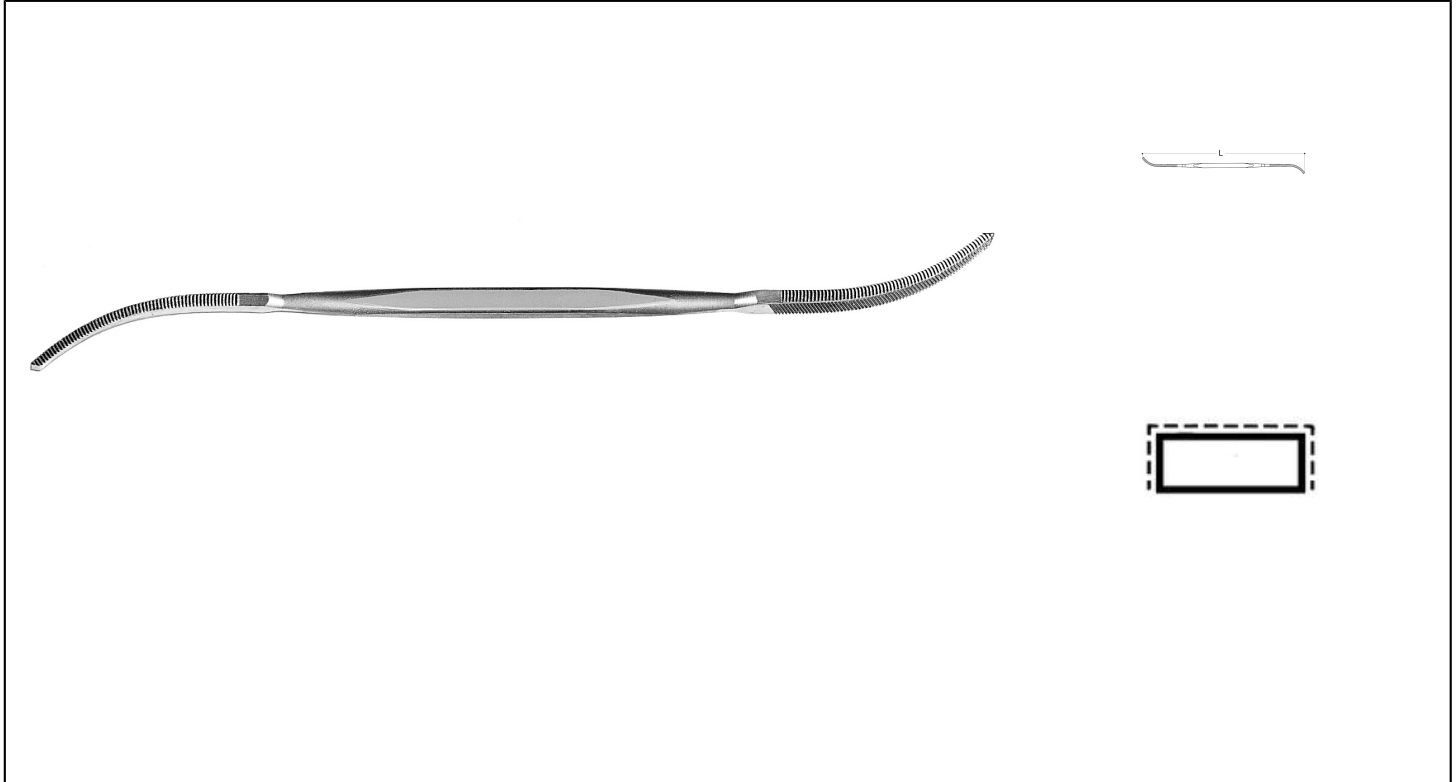

HAND Réf.: 4127110010

Characteristics

- The Vallorbe riffler for difficult places to access. CHARACTERISTICS Made from chrome steel. Vallorbe blanks are of high precision. Hardness 66 HRC. Very high regularity of cut. Swiss made.

Product data

			Taille 0 / Cut 0					Taille 2 / Cut 2	
L mm	Dim mm	Ref. Vallorbe	Ref.		Code EAN	Ref.		Code EAN	
180	8,3 x 2,4	LR12711	4127110010	6	061354807658	4127110210	6	0613548076590	

vallorbe[®]
SWISS