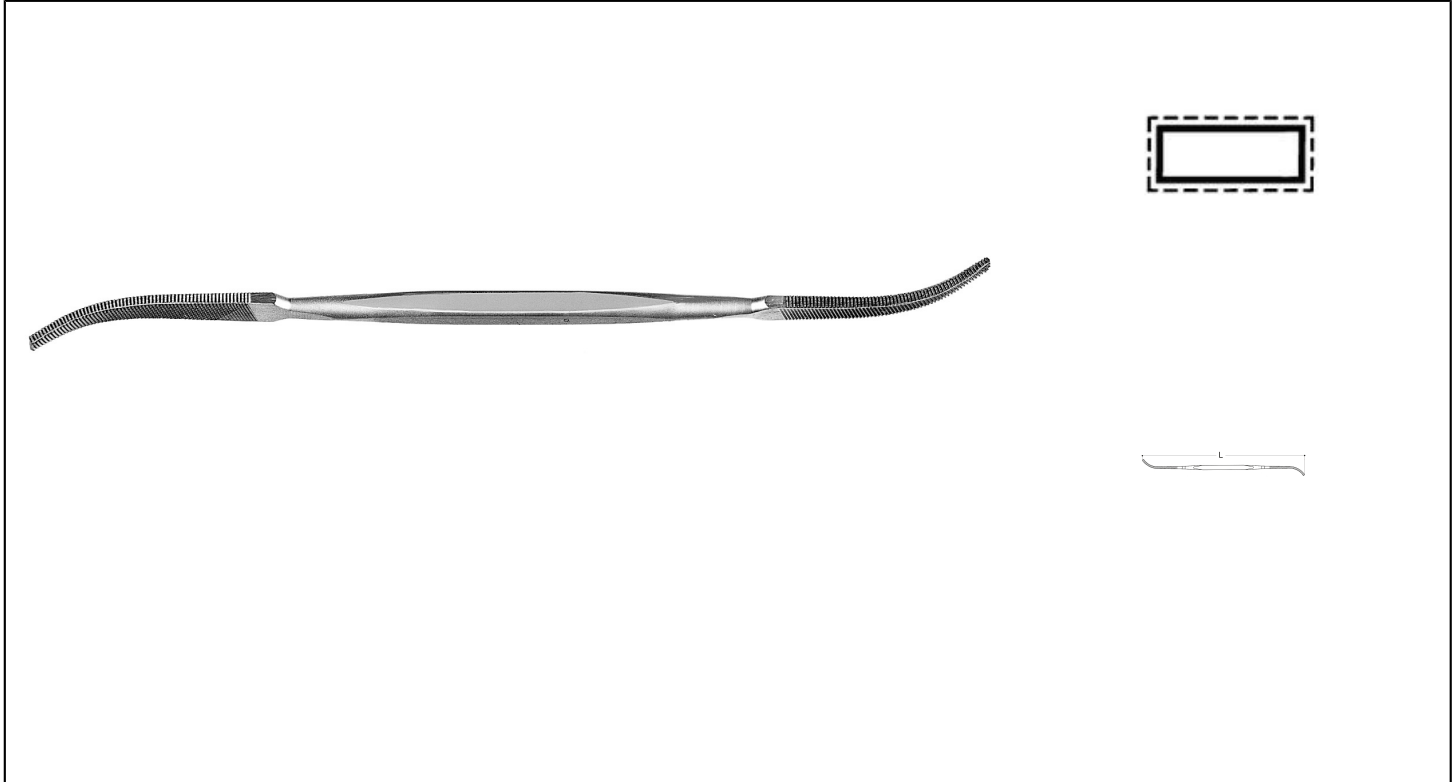

**HAND POINTED Réf.: 4127120210**

## Characteristics

- The Vallorbe riffler for difficult places to access. CHARACTERISTICS Made from chrome steel. Vallorbe blanks are of high precision. Hardness 66 HRC. Very high regularity of cut. Swiss made.

## Product data

			Taille 0 / Cut 0				Taille 2 / Cut 2	
L mm	Dim mm	Ref. Vallorbe	Ref.		Code EAN	Ref.		Code EAN
180	8,3 x 2,4	LR12712	4127120010	6	061354807661	4127120210	6	0613548076620

**vallorbe**<sup>®</sup>  
SWISS