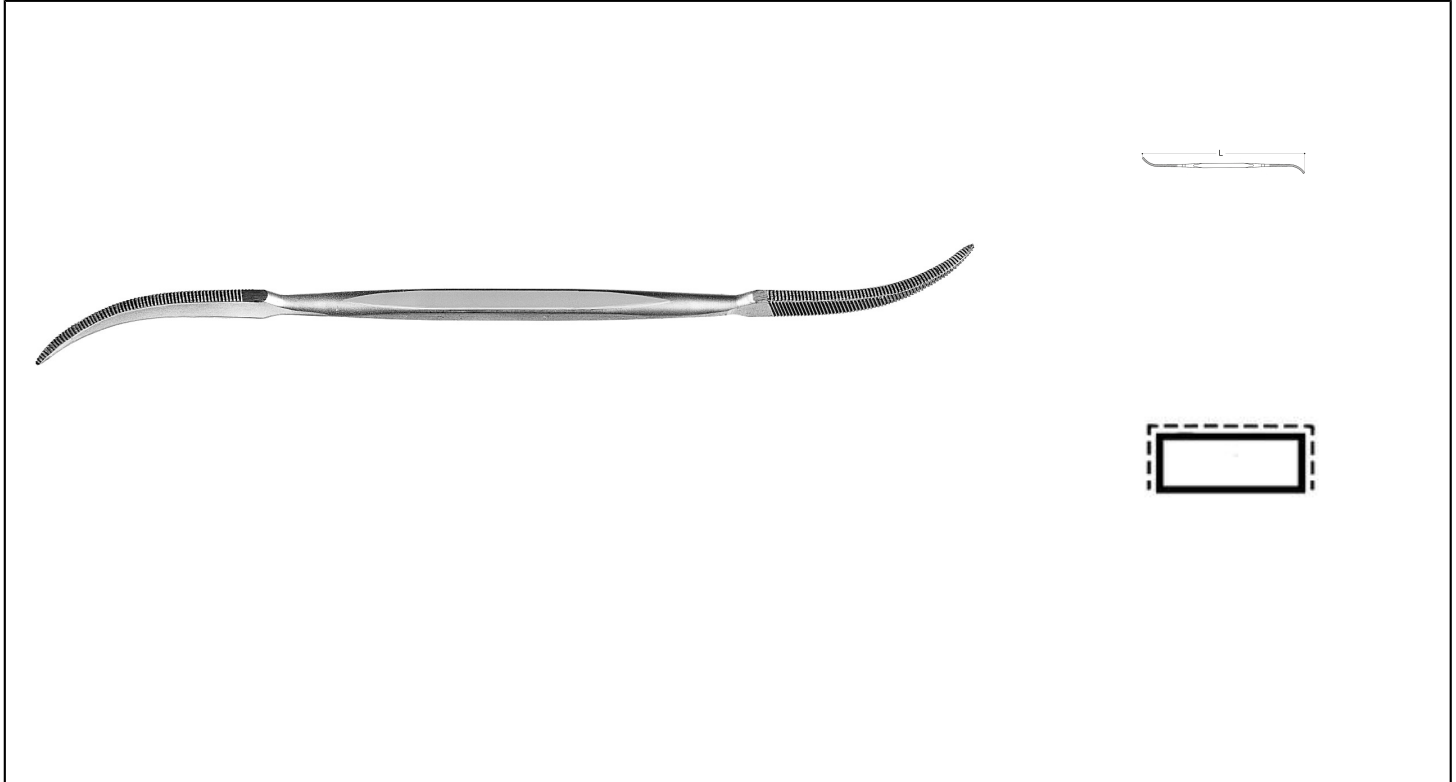

**WARDING Réf.: 4127130010**

## Characteristics

- The Vallorbe riffler for difficult places to access. CHARACTERISTICS Made from chrome steel. Vallorbe blanks are of high precision. Hardness 66 HRC. Very high regularity of cut. Swiss made.

## Product data

			Taille 0 / Cut 0					Taille 2 / Cut 2	
L mm	Dim mm	Ref. Vallorbe	Ref.		Code EAN	Ref.		Code EAN	
180	8,3 x 2,4	LR12713	4127130010	6	061354807663	4127130210	6	0613548076644	

**vallorbe**<sup>®</sup>  
SWISS