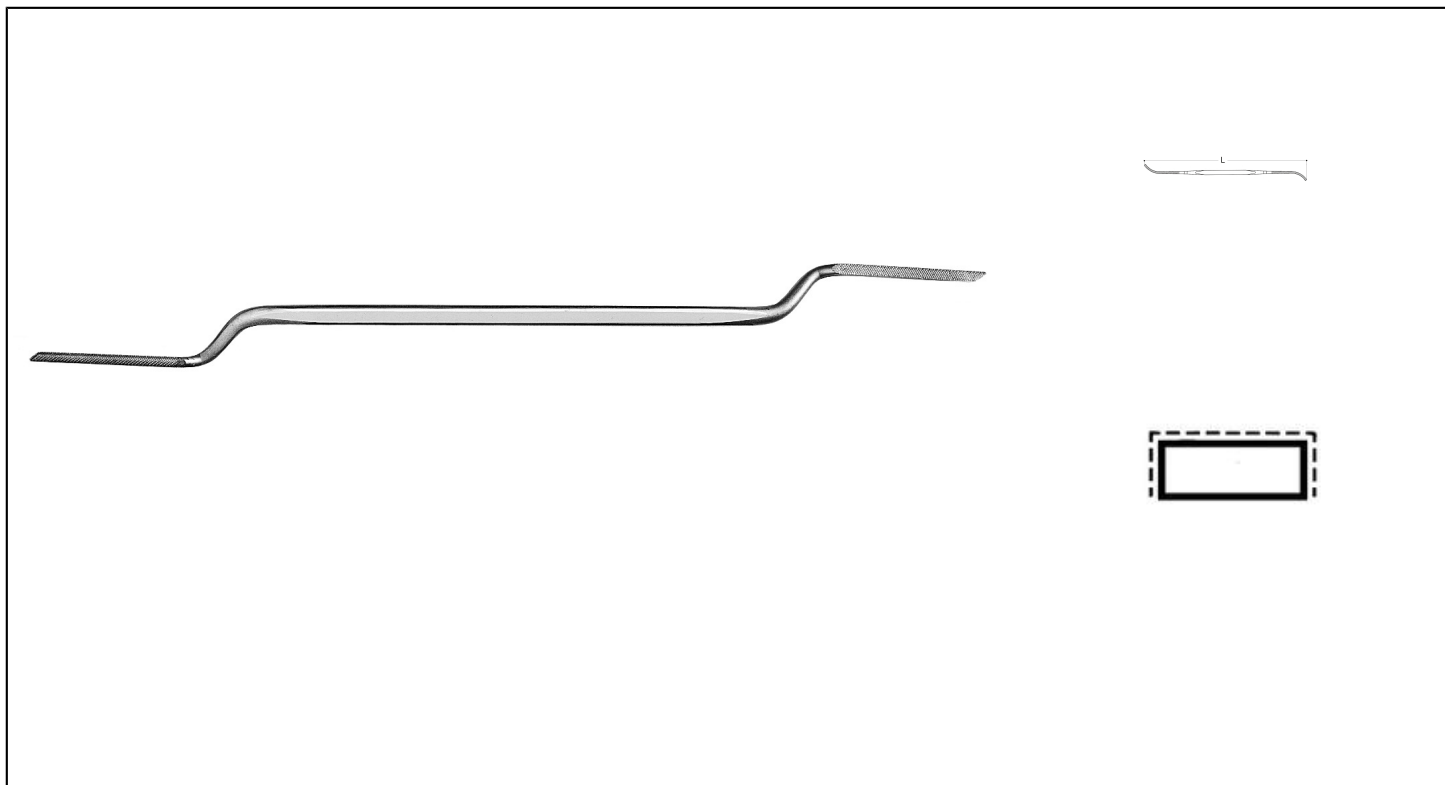

FLAT Réf.: 4129180210

Characteristics

- The Vallorbe riffler for difficult places to access. CHARACTERISTICS Made from chrome steel. Vallorbe blanks are of high precision. Hardness 66 HRC. Very high regularity of cut. Swiss made.

Product data

			Taille 0 / Cut 0				Taille 2 / Cut 2	
L mm	Dim mm	Ref. Vallorbe	Ref.		Code EAN	Ref.		Code EAN
150	3,8 x 1,6	LR12918	4129180010	6	061354807824	4129180210	6	0613548078259

vallorbe[®]
SWISS