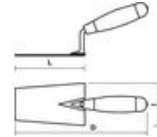

ITALIAN SQUARE TROWEL Réf.: 6007140101

Characteristics

Authentic Mob range Flexible and undeformable steel blade. Thickness obtained by rolling. Hardness 157 daN/mm². Spot welding, with guaranteed centering, ground. Varnished blade to protect against corrosion Leg diameter 10mm Double ferrule 30 and 22 mm, to adjust by striking. Nickel finish.

Product data

L cm	l cm	D cm	 g	Garantie (nb d'année) / G	Ref.		Code EAN
14	8	25	170	G10	6007140101	1	3303806007011
16	9	28	270	G10	6007160101	1	3303806007042
18	11	31	295	G10	6007180101	1	3303806007080
20	12	33	345	G10	6007200101	1	3303806007127
22	13	35	365	G10	6007220101	1	3303806007165
24	13	37	440	G10	6007240101	1	3303806007196