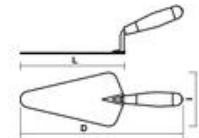

SORBY PATTERN TROWEL Réf.: 6023220001

Characteristics

Excellence Mob range Crossing tang: the steel crosses the handle to the end, which preserves the handle when striking. Blade in high quality treated steel, with decreasing thickness for progressive flexibility: better resistance on the handle side, great flexibility across the width and great comfort of use Spot welding Varnished blade to protect against corrosion Leg diameter 10mm

Product data

L cm	l cm	D cm	 g	Ref.		Code EAN
22	11	36	310	6023220001	1	3303806023042
24	12	37	340	6023240001	1	3303806023059
26	13	40	375	6023260001	1	3303806023066

NOVALIA SAS 2 rue de Bergognon 42500 LE CHAMBON F.
FRANCE - www.novalia.pro