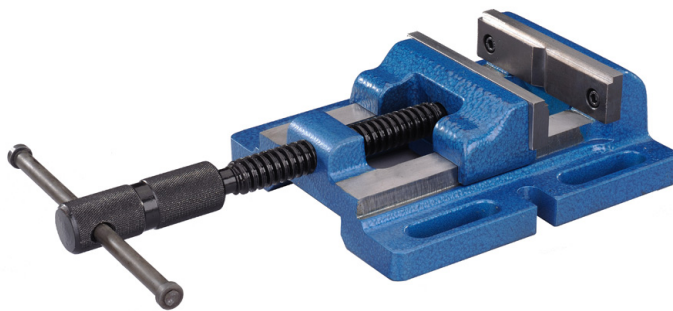

MACHINE VICE Réf.: 6473100010

Characteristics

H : 28 cm - Wg 1 : 17 cm - Wg 2 : 21 cm - Weight : 1.2 kg

ADVANTAGES OF THE PRODUCT

Strength :

- Heads made of totally hardened steel for better resistance to wear and tear (40 - 50 HRC)
- Fully welded socket
- Ribbed blade
- Sleeve reinforcement collar

Product highlights :

- Footrest with non-slip treads
- Sharpened leading and side edges
- Side crumblers to break up clods
- Reinforcing ribs

Product data

| B mm | A max mm | L mm | H mm | S mm | kg | Garantie (nb d'année) / G | Ref. | | Code EAN |
|------|----------|------|------|------|------|---------------------------|------------|---|---------------|
| 100 | 105 | 260 | 39 | 8 | 7,3 | G10 | 6473100010 | 1 | 3303806473106 |
| 125 | 125 | 300 | 48 | 8 | 10,6 | G10 | 6473120010 | 1 | 3303806473120 |

MACHINE VICE Réf.: 6473100010

| B mm | A max mm | L mm | H mm | S mm |  kg | Garantie (nb d'année) / G | Ref. |  | Code EAN |
|------|----------|------|------|------|--|------------------------------------|------------|---|---------------|
| 150 | 145 | 340 | 54 | 10 | 15,6 | G10 | 6473150010 | 1 | 3303806473151 |