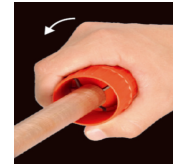

#### APPLICATION

- For all types of material: copper, stainless steel, aluminium, steel, HDPE.
- CAPACITY: Ø 40 mm.
- FEATURES
- Metal body.
- Steel blades.
- Dimensions: Ø 52 mm x 57 mm.