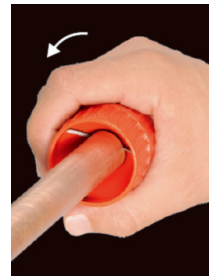

## INTERNAL/EXTERNAL DEBURRER ON CARD Réf.: 6498040001

#### APPLICATION

- For all types of material: copper, stainless steel, aluminium, steel, HDPE.
- CAPACITY: Ø 40 mm.
- FEATURES
- Metal body.
- Steel blades.
- Dimensions: Ø 52 mm x 57 mm.