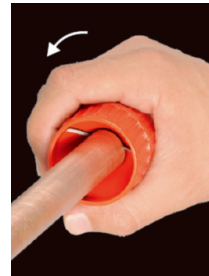

#### APPLICATION

- For all types of material: copper, stainless steel, aluminium, steel, HDPE.
- CAPACITY: Ø 40 mm.
- FEATURES
- Metal body.
- Steel blades.
- Dimensions: Ø 52 mm x 57 mm.