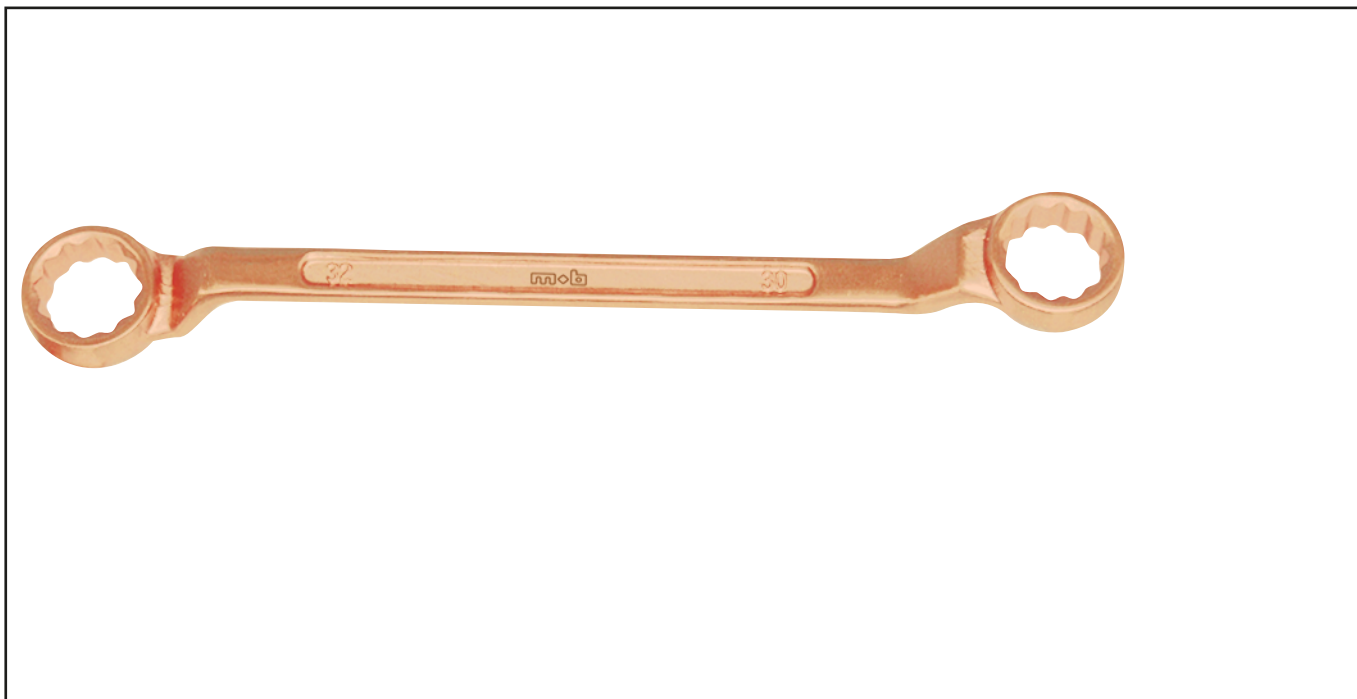

WRENCH, DOUBLE BOX OFFSET Réf.: 9010050081

Characteristics

USE: Our range of non-sparking tools guarantees safety in a high explosive atmosphere (ATEX). In addition to its explosion-proof properties, the Cu-Be alloy is also anti-magnetic and highly corrosion resistant. **QUALITY:** The grade of the alloy is Cu-Be 25, whose resistance properties are greater than other grades of Cu-Be Alloy. The products' quality is thoroughly inspected to insure the non-sparking properties and a high corrosion resistance. Cu-Be Alloy is made by casting. Most of our tools are forged to increase the density of the alloy by 30%. That places the quality of our range among the best non-sparking tools on the market. **Technical information – Materials :** CU – copper: 97.5%. Ni+co: 0.2% - 1.2% **Hardness:** 280-365 Brinell Be- **Beryllium:** 1.9% +/- 0.1% - **Others:** contains less than 0.5% of other materials. **Tensile strength:** 1250 N/mm². The products have anti explosion features in explosive atmosphere (ATEX) of any risk level (permanent, frequent or occasional use), to gas (ATEX Zone 0 to 2, Category 1 to 3) or/and to dust (ATEX TYPE from 20 to 22). **Standards :** EN 1127-1 5 (2008), EN 13463-1 (2007) and EN 13463-5 standards.