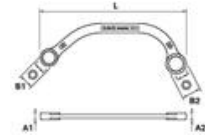

HALF MOON RING WRENCHES Réf.: **901210001**

Characteristics

PERFORMANCE: the wrench's particular shape makes it possible to screw when something is in the way. **CONVENIENT:** 12 sides profile protects the nuts against warping.

Product data

Dim mm	L mm	B1 mm	B2 mm	A1/A2 mm	 g	Garantie (nb d'année) / G	Ref.		Code EAN
10x12	150	17	20,5	7	61	E	9012100001	1	3303809012104
11x13	150	17	20,5	7	61	E	9012110001	1	3303809012111
13x15	184	21	23	8	75	E	9012130001	1	3303809012135
14x17	185	21	25	8	83	E	9012140001	1	3303809012142
16x18	200	25	27	9	105	E	9012160001	1	3303809012166
19x22	235	28	32,5	10	157	E	9012190001	1	3303809012197