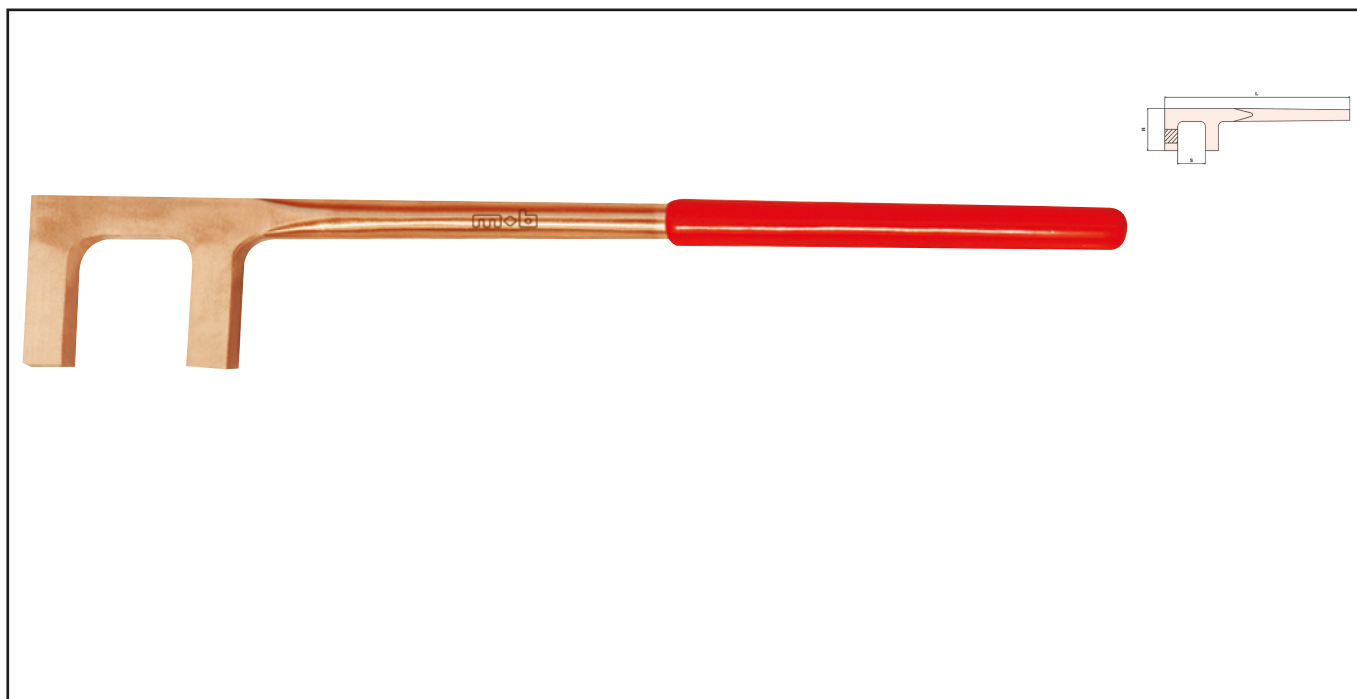

VALVE HANDLE Réf.: 9037300081

Caracteristics

Use : Copper Beryllium Tools do not create sparks which guarantees safety in high explosive atmosphere. In addition to its explosion-proof properties, the Cu-Be alloy is also anti-magnetic and highly corrosion resistant. Making : The grade of the alloy is Cu-Be 25, whose resistance properties are greater than others grade of Cu-Be Alloy. Products quality is thoroughly inspected to insure non sparking properties and high corrosion resistance. Cu-Be Alloy is made by casting. Most of our tools are forged to increase alloy density for 30% positioning our the quality of our range among the best on the market. Technical information – Materials : CU – copper: 97.5%. Ni+co: 0.2% - 1.2% Hardness: 280-365 Brinell Be- Beryllium: 1.9% +/- 0.1% - Others: contains less than 0.5% of other materials. Tensile strenght: 1250 N/mm2. Those products have anti explosion features in explosive atmosphere (ATEX) of any risk level (permanent, frequent or occasional use), to gas (ATEX Zone 0 to 2, Category 1 to 3) or/and to dust (ATEX TYPE from 20 to 22). Standards : EN 1127-1 5 (2008 Edition), EN 13463-1 (2007 edition) and EN 13463-5 standards.

Product data

Dim mm	G	Artikelnr.		EAN Code
30*200		9037300081	1	3303801802567
35*250		9037350081	1	3303801811286
40*300		9037400081	1	3303801806855
45*350		9037450081	1	3303801802574
48*375		9037480081	1	3303801802581
50*400		9037500081	1	3303801811293
55*450		9037550081	1	3303801806862
60*500		9037600081	1	3303801802598
65*550		9037650081	1	3303801811309
70*600		9037700081	1	3303801806879

NOVALIA ESPAÑA Portuetxe 51, of.204 20018 San Sebastián

VALVE HANDLE Réf.: 9037300081

Dim mm	G	Artikelnr.		EAN Code
75*650		9037750081	1	3303801802604
80*700		9037800081	1	3303801811316
85*750		9037850081	1	3303801806886
90*800		9037900081	1	3303801802611
93*850		9037930081	1	3303801802628
96*900		9037960081	1	3303801802635
100*1000		9037990081	1	3303801802642
103*1200		903710A081	1	3303801802550