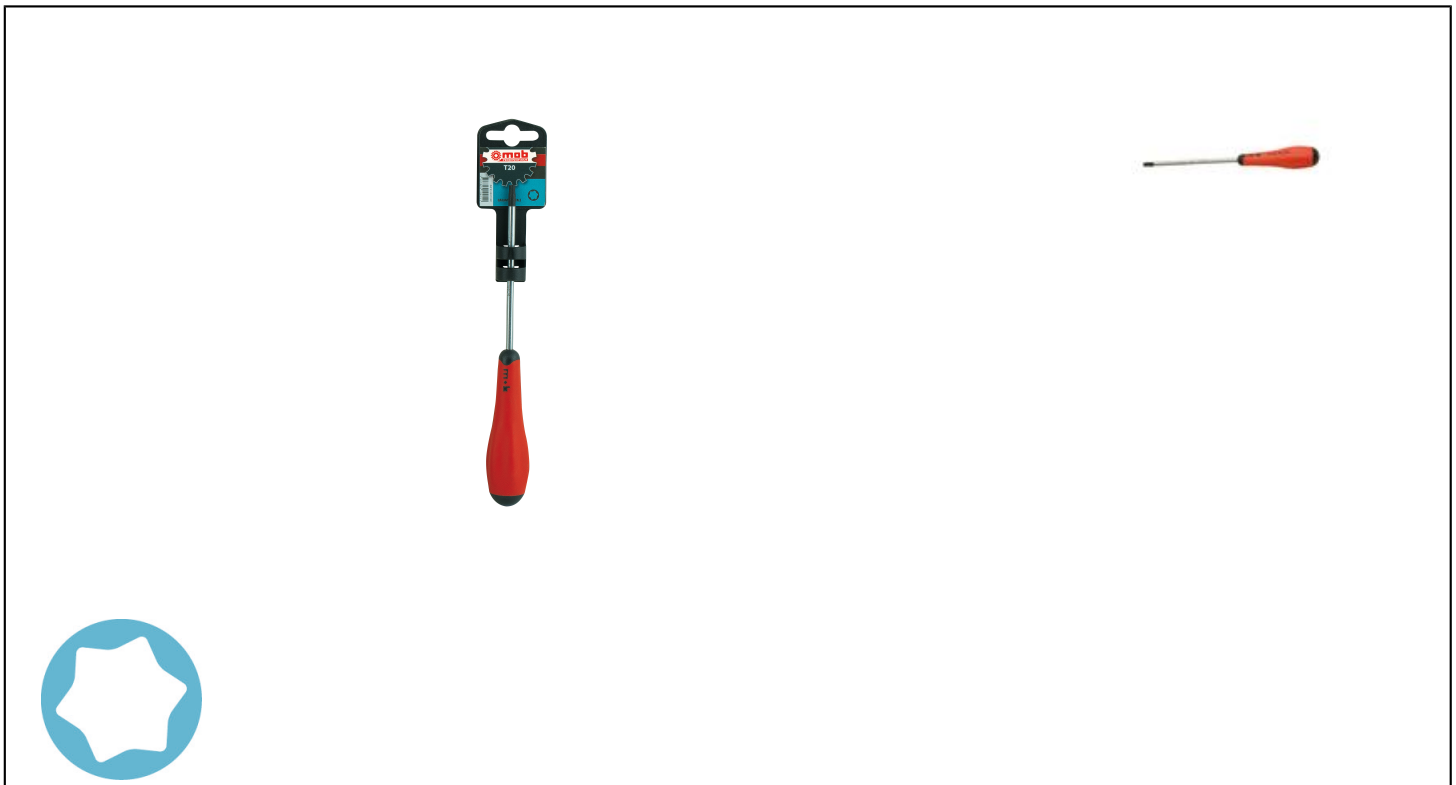

SCREWDRIVERS FOR TORX SCREW TYPE ON CARD

Réf.: **9104051001**

Characteristics

Power - precision - speed. **ERGONOMY:** Bi-material handle. Combination of 2 materials: neoprene and polypropylene. For a tactile comfort, an optimal grip and at the same time a maximum resistance. Very powerful torque thanks to the shape of the handle. The handle's six sides guide the fingers automatically during powerful tightening. **QUALITY:** unbreakable link of the handle and blade. **SPEED:** handle thinning for very quick screwing. When set, it does not roll. **SOFT SPHERICAL HEAD:** Shape adapted to the pressure. Color code for an easy identification. **CONVENIENT:** Good visibility thanks to its red color. **FINISH:** Chrome-vanadium steel. Chromed and countersink blade. Phosphate-tip. **STEEL QUALITY ADAPTED TO EACH TIP:** for slotted, Philips and Pozidriv screwdrivers: chrome-vanadium alloyed steel. For Torx screwdrivers: manganese and silicon alloyed steel. Precise technical use.

Product data

Type	L mm	ØDaxL1 mm	Db mm	 g	Garantie (nb d'année) / G	Ref.		Code EAN
T10	165	3x75	23	25	E	9104051001	3	3303809104137
T20	200	4,5x100	27	45	E	9104071001	3	3303809104151
T25	235	6x125	33	80	E	9104081001	3	3303809104168
T30	235	6x125	33	80	E	9104101001	3	3303809104175
T40	270	8x150	38	135	E	9104111001	3	3303809104182