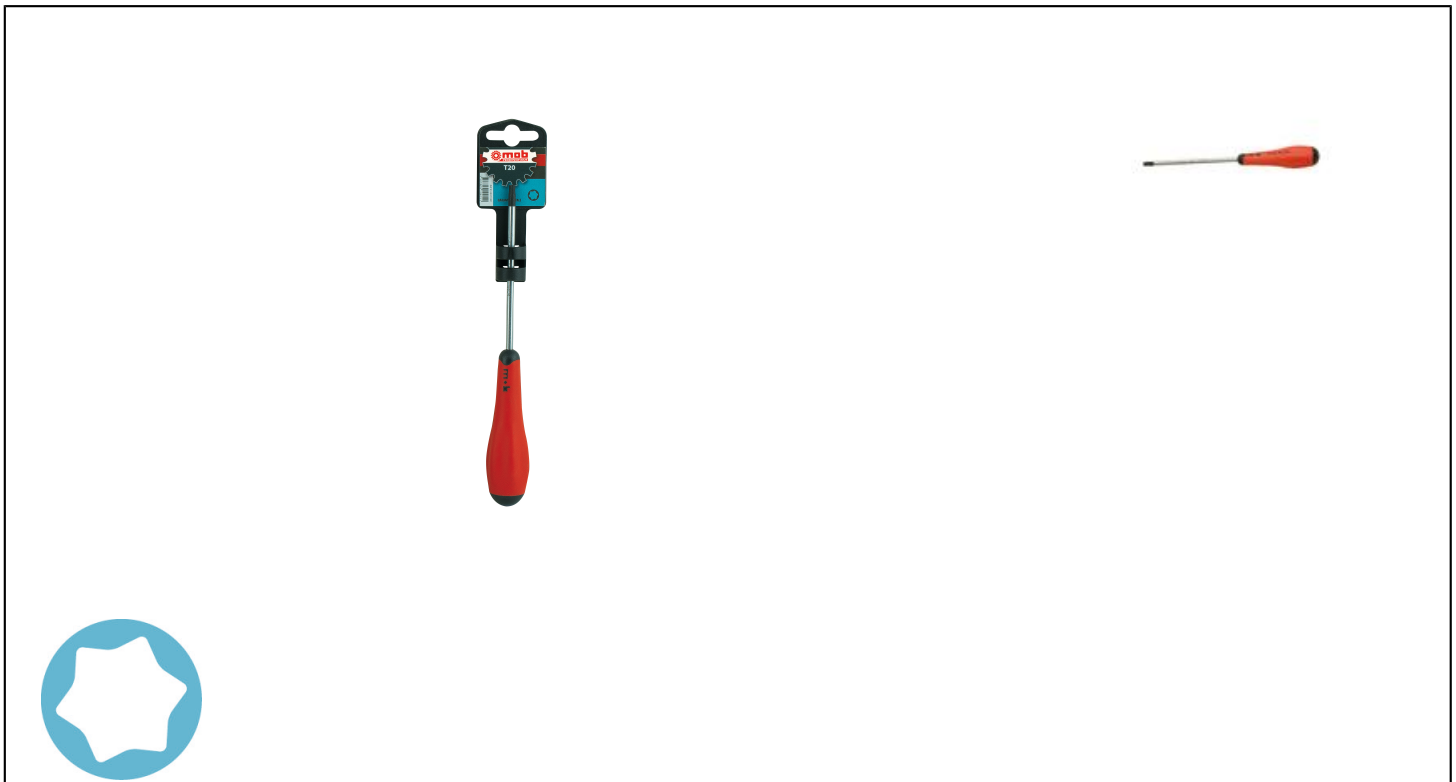

The 6 lobes naturally cradle the fingers during powerful gripping.

This handle shape is naturally suited to the hand for fast, powerful screwing and unscrewing.

When placed on a work surface, the screwdriver won't roll away.

QUALITY.

Overmoulded blade: non-removable.

Quality steel alloyed with manganese and silicon.

Phosphate coating for improved grip.

FAST.

Slimmer screwdriver body for quick approach.

PRACTICAL.

Highly visible red colour: impossible to lose.

New-generation neoprene: easy to clean.

Indication of the type of impression.

Screwdriver dimensions marked on handle and blade.

COMFORT.

Soft spherical head and a shape adapted to pushing.

Colour-coded marking for easy identification.