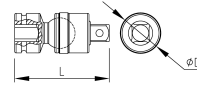

” DRIVE IMPACT UNIVERSAL JOINT Réf.: 9254000501

Characteristics

Designed to withstand the stresses of power tools: impact wrenches, screwdrivers. Nota: the pin and the gasket are not delivered with the products