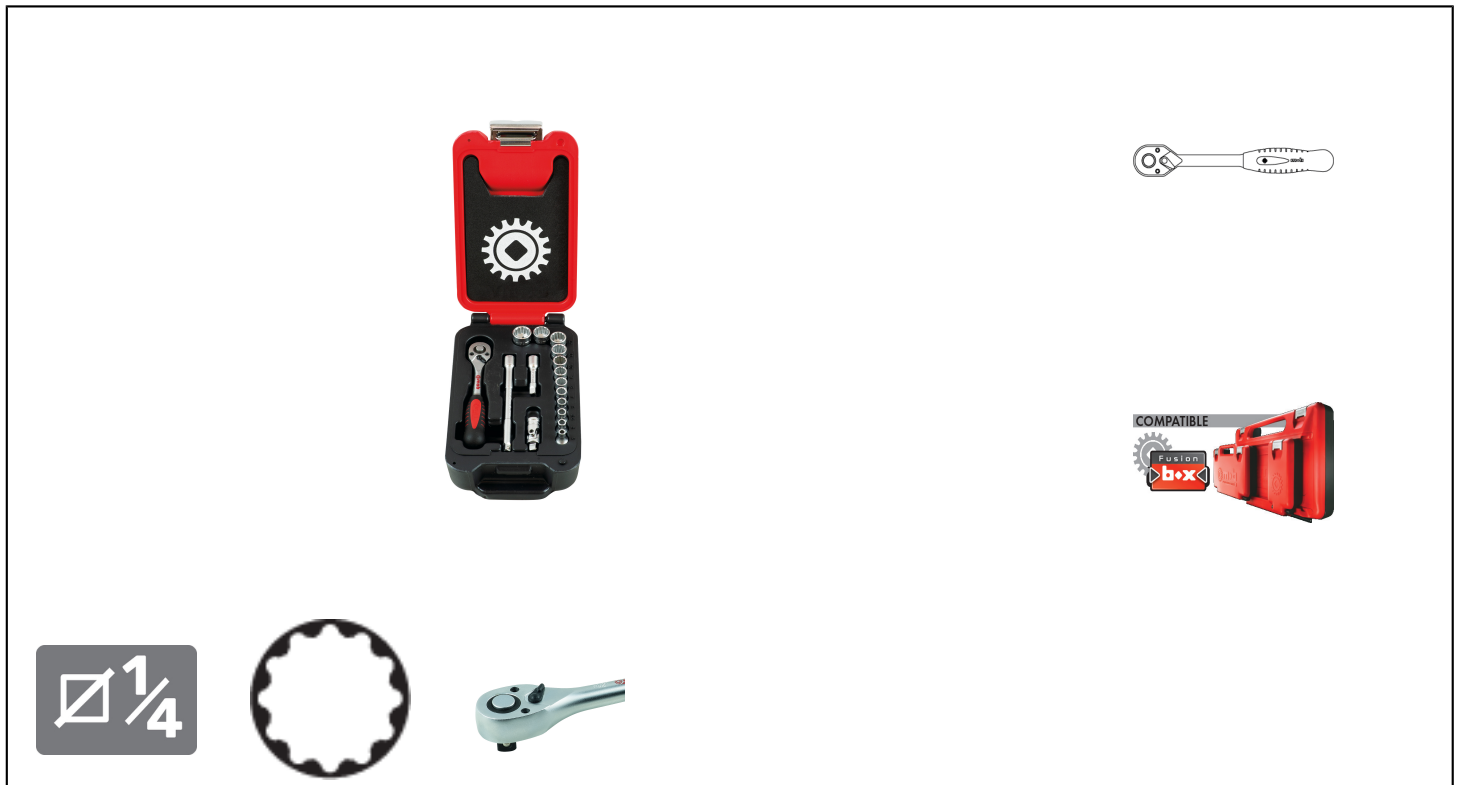

PEAR HEAD RATCHET SET BOX, 16 PIECES 12 POINTS 1/4" Réf.: 9415016101

Characteristics

Coffret 1/4". CLIQUET poire: changeover lever integrated in the head = no risk of accidental reversal. Unlocking the sockets by push button. ERGONOMY: change of direction by the thumb. VISIBILITY: the meaning is given by the position of the lever. ACCESSIBILITY: small footprint of the elongated head. SLEEVES: the removal of sharp angles from the squares increases their resistance and protects the nuts against matting. The handling of the sockets is made easy thanks to an external shoulder intended for the taking. Marking the dimension all around. Hexagonal sockets for powerful tightening. BOX: High Density Polyethylene (HDPE), do not damage shocks like metal boxes. Metal clasps. Two-tone foam for easy identification of missing items. High density foam, closed cell, which does not take moisture. The tools are calibrated smoothly. Dimensions: 135x215x60 mm.

PEAR HEAD RATCHET SET BOX, 16 PIECES 12 POINTS 1/4" Réf.: **9415016101**

Components

9200

9216

Components

9260

9250

NOVALIA SAS 2 rue de Bergognon 42500 LE CHAMBON F.
FRANCE - www.novalia.pro