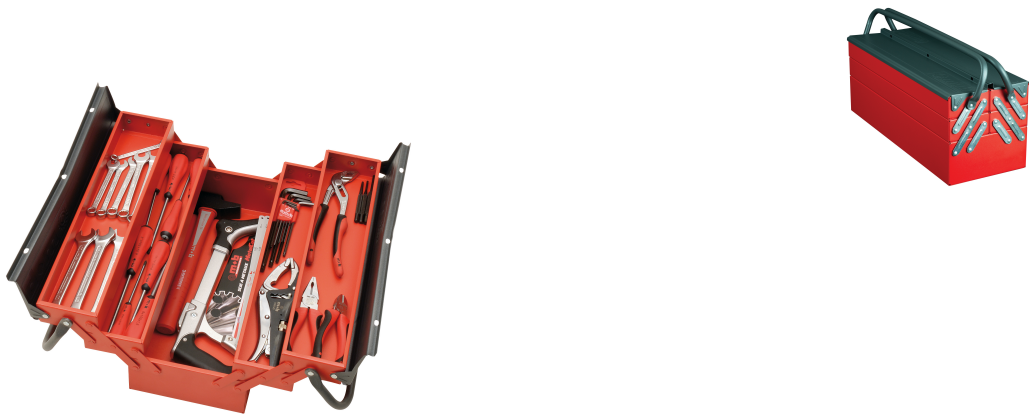

TOOL BOX, 40 PIECES Réf.: 9501040101

Characteristics

DUAL COLOUR TOOL BOX 5 COMPARTMENTS. RESISTANCE: Reinforced rivets. Hard body. Ergonomic tubular handle. Epoxy finish for improved durability. PRACTICAL: Padlock compatible. Large opening. once opened, does not tilt. Bottom mat in each compartment. Contents: 9 combination wrenches: 8-10-11-12-13-16-17-18-19 mm // 180 mm all purpose pliers // 160 mm diagonal wire cutter // long beak vice-grip // 9 spherical wrenches: 1.5-2-2.5-3-4-5-6-8-10 mm // 4 mm punch // 2 4-6 mm pin punchers // 1 metalcut saw + 5 blades // 36 mm joiner's hammer