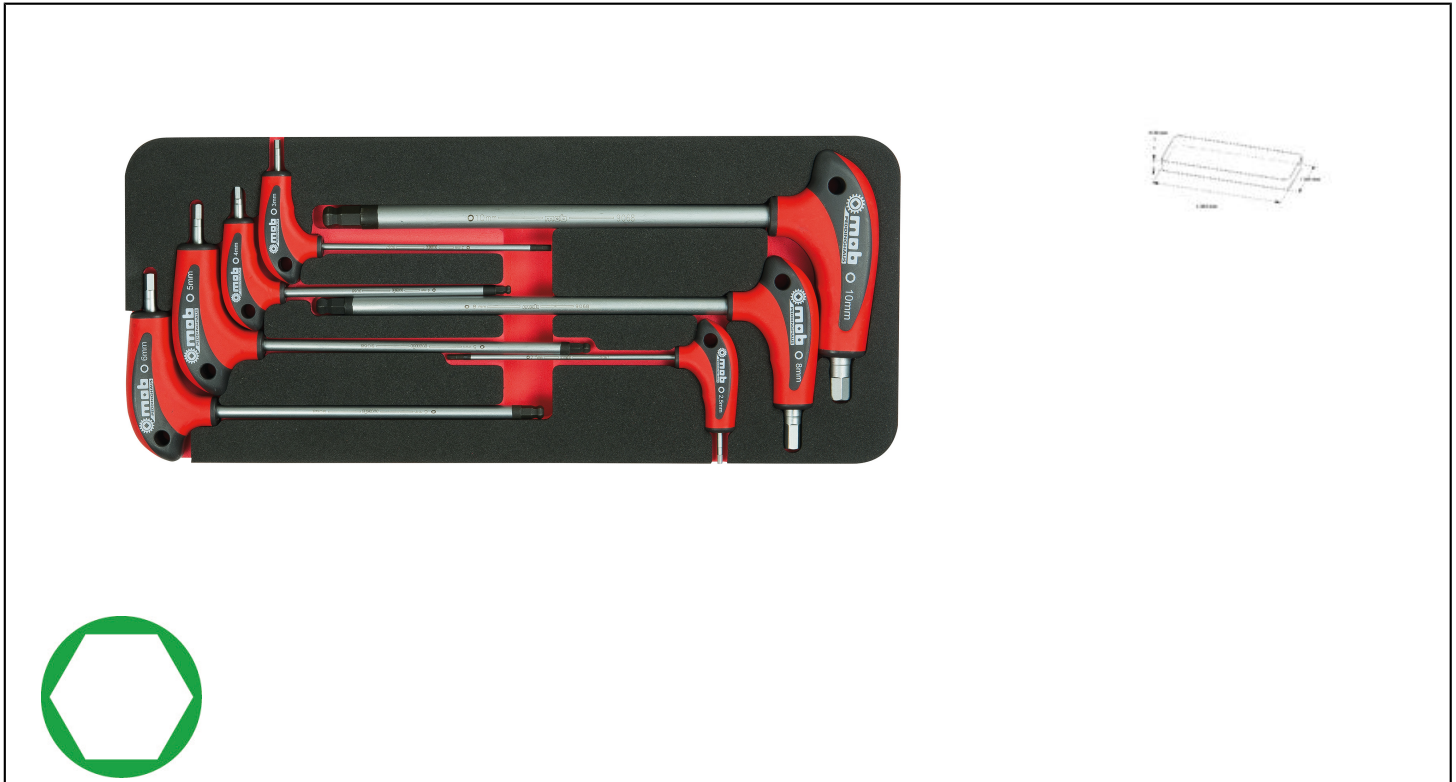

T-HANDLE HEX KEY SET, 8 PIECES Réf.: **9820007001**

Characteristics

Keys with T-handle. Chrome-vanadium steel. Forged in one piece, stronger than welded keys. Bi-material handle with black polypropylene and red elastomer. Form studied for a powerful and fast tightening. In a two-tone foam unit 385 x 165 mm. Defined place for each tool. The tools are easy to find thanks to the red color. Resistant high density foam, does not break.