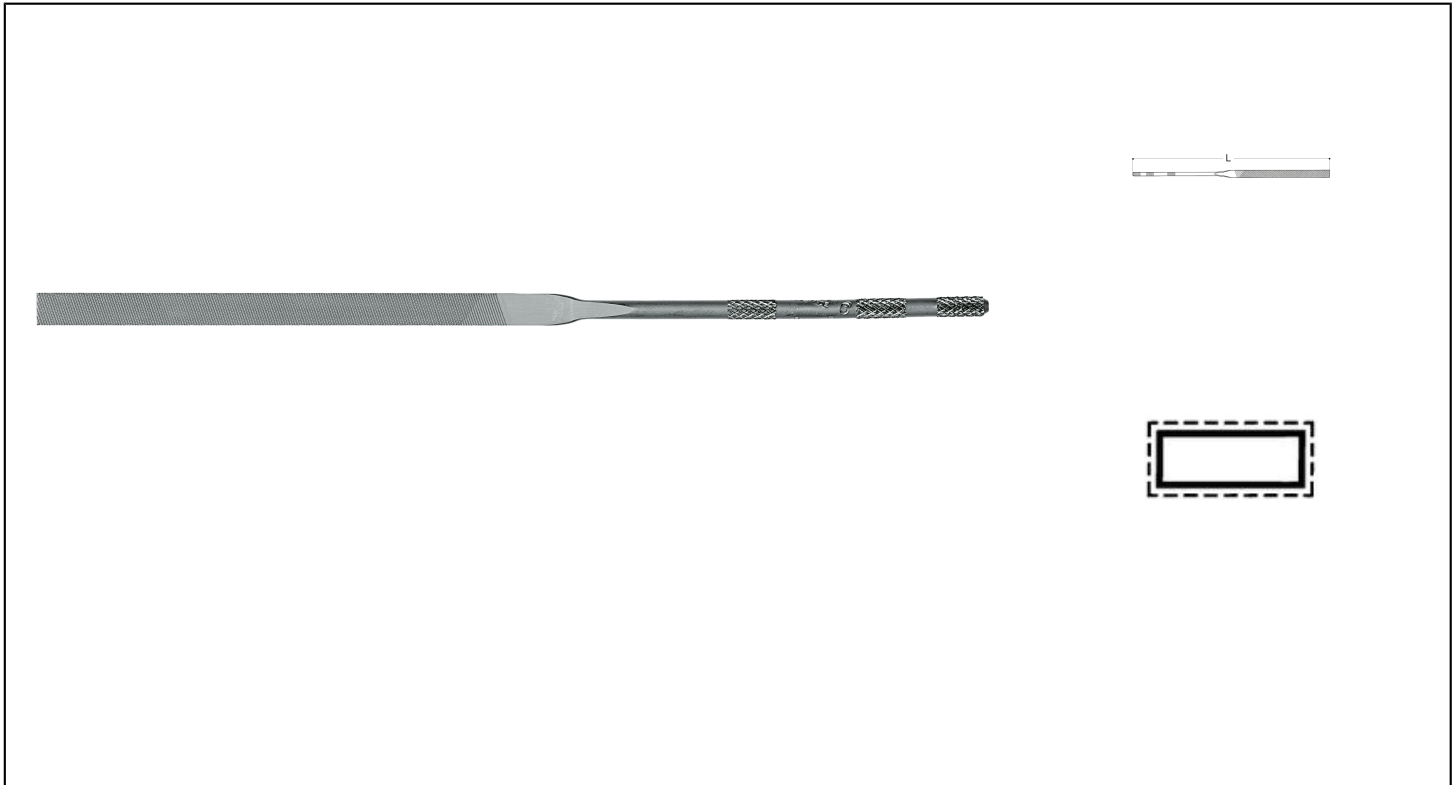

PILLAR Réf.: 2401100010

Characteristics

Internationally recognized Vallorbe quality. Needle files are used to file steel, including stainless steel, but also aluminium, brass, plastics and even wood. Their small size makes them ideal for fine and precise work. Needle files are characterized by their cylindrical handle. Sharp angles, pointed and cut ends. Made from chrome steel. Hardness 66 HRC. High-precision blanks. Very high regularity of size. Swiss made.

PILLAR Réf.: 2401100010

		Taille 3 / Cut 3					Taille 4 / Cut 4					Taille Cut
Dim mm	Ref. Vallorbe - L mm	Ref.		Code EAN	Ref.		Code EAN	Ref.		Code EAN		
Dim mm	Ref. Vallorbe - L mm	Ref.		Code EAN	Ref.		Code EAN	Ref.		Code EAN		
3,5 x 0,9	LA2401-100	2401100310	12	06135480462401100410		12	06135480462401100410			0613548046050		
4,8 x 1,1	LA2401-140	2401140310	12	06135480462401140410		12	06135480462401140610	12		0613548046135		
5,4 x 1,2	LA2401-160	2401160310	12	06135480462401160410		12	06135480462401160610	12		0613548046203		
6 x 1,3	LA2401-180	2401180310	12	06135480462401180410		12	06135480462401180610	12		0613548046272		
6,5 x 1,3	LA2401-200	2401200310	12	06135480462401200410		12	06135480462401200410			0613548046333		