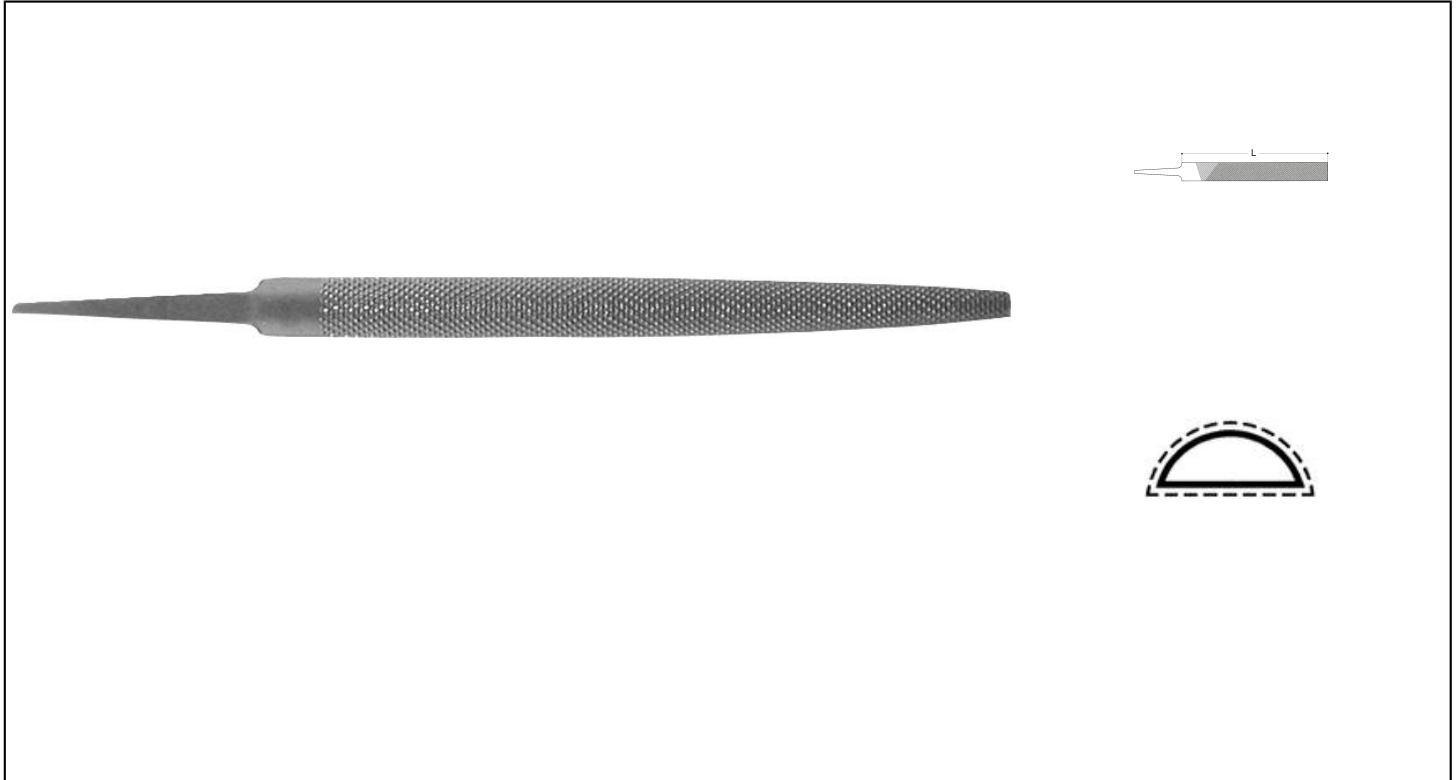

## HALFROUND SLIM Réf.:

### Characteristics

- The rasps enable the work of wood or plastic. SIZE Vallorbe fine rasps have an exclusive pitting, specially designed for quality finishing work. The size is not linear, it forms recognizable waves, for a more efficient removal of material. The teeth attack the wood with a slight offset, so there is no risk of creating furrows. QUALITY Vallorbe has put its quality and know-how at the service of the woodworking sector: the same rigour in dimensional precision, steel hardening and, above all, in the regularity of pruning. Because every tooth counts, for flawless work. Tempered forged steel. Exceptional pitting quality. Long service life. Swiss Made.

### Product data

|      |            |  | Taille 6 / Cut 6 |   |          |            | Taille 7 / Cut 7  |               |
|------|------------|--|------------------|---|----------|------------|---|---------------|
| L mm | Dim mm     | Ref. Vallorbe<br>- L pouces /<br>Vallorbe Ref.<br>- L inches | Ref.             |  | Code EAN | Ref.       |  | Code EAN      |
| 165  | 12,3 x 4,7 | RA3553-6   |                  |   |          | 3553150710 | 3   | 8307151       |
| 205  | 15,5 x 5   | RA3553-8   | 3553200610       | 3   | 8307168  |            |   | 0613548307168 |