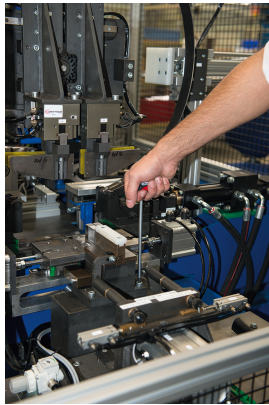

## Caracteristics

**QUALITY:** forged in one piece construction, much stronger than a welded key. Chrome-vanadium steel. Main imprint phosphated, for a better grip and a lack of radiance. **T-HANDLE:** bi-material handle with black polypropylene and neoprene new generation, resistant (also under the conditions in workshops) and easy to clean. Form studied for a powerful and fast tightening.